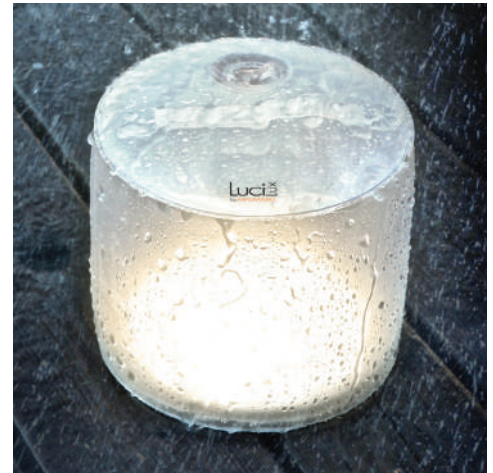

warm ambient light   mood setting   home décor   party perfect   yoga & spa   waterproof   floats

Sleek, shatterproof and waterproof, Luci Lux is a brilliant blend of high style and high-tech. Her LUXurious frosted finish, light emitting top and 10 warm white LED lights cast an evenly diffused light that makes her equally at home – indoors or out – for everything from elegant dinner parties to backyard soirées. Invite Luci Lux to your next fiesta, float her on your outdoor pool or keep her close when the lights go out. Where ever you are, Luci Lux will light up your life.

COMING SOON!

Candle flicker mode & new long lasting battery

USE Luciⁱ LUX FOR...

- weddings
- dinner parties
- yoga & spa
- home décor
- pool & patio
- night lights

3 settings: bright, super bright, flashing

150 ft² (14 m²) lighting area

10 LED lights
50 lumens

4 oz (113g) weight

charges in 8 hours direct sunlight

lasts up to 12 hours on bright setting

retains 95% charge/month when in storage

IP67 rating (waterproof)

operating temperature: 15°F to 122°F (-10°C to 50°C)

functions as 1 second timer when on flashing mode

Item Name: Luci Lux
Item Number: 1004-001-001-000
UPC Code: 855941004019
1 year warranty