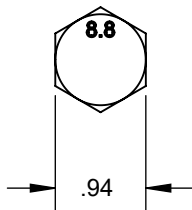

HEX HEAD SET SCREW FOR GROUND SCREWS

ITEM NO	DESCRIPTION	QTY IN KIT
1	HEX HEAD SET SCREW FOR GROUND SCREWS	1

PART NUMBER	DESCRIPTION
GM-HSHW-01-M1	HEX HEAD SET SCREW FOR GROUND SCREWS

1) HEX HEAD SET SCREW FOR GROUND SCREWS