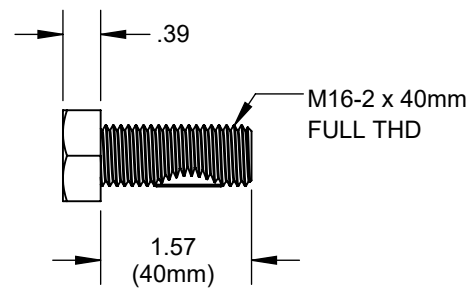

HEX HEAD SET SCREW FOR GROUND SCREWS

ITEM NO	DESCRIPTION	QTY IN KIT
1	HEX HEAD SET SCREW FOR GROUND SCREWS	1

PART NUMBER	DESCRIPTION
GM-HSHW-01-M1	HEX HEAD SET SCREW FOR GROUND SCREWS

1) HEX HEAD SET SCREW FOR GROUND SCREWS