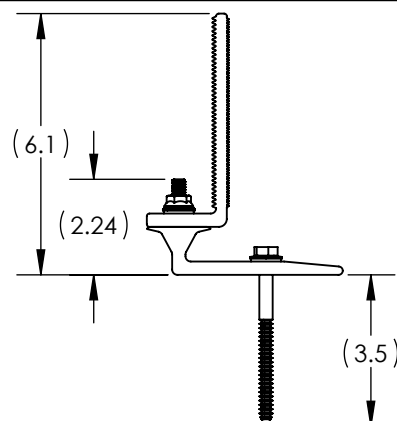

ITEM NO.	DESCRIPTION	QTY IN KIT
1	NUT, FLANGE 5/16-18 SST	1
2	WASHER, BONDED	2
3	L-1X5, BLACK	1
4	LAG SCREW, 5/16X4	1
5	ASSY, PEDESTAL 1	1
6	FLASHING, TILE REPLACEMENT, S TAN	1
7	FLASHING, TILE REPLACEMENT, FLAT TAN	1
8	FLASHING, TILE REPLACEMENT, W TAN	1

Part Number	Description
KOB-1L01-B1	Tile Replacement Base and Hardware
KOF-S01-T1	Tile Replacement Flashing, S Tan
KOF-F01-T1	Tile Replacement Flashing, Flat Tan
KOF-W01-T1	Tile Replacement Flashing, W Tan

1) Nut, Flange 5/16-18 SST

2) Washer, Bonded

3) Lag Screw, 5/16 x 4

Items	Property	Value
1, 2, & 3	Material	300 Series Stainless Steel
	Finish	Clear

4) L-1x5, Black

Property	Value
Material	Aluminum
Finish	Black

5) Assy, Pedestal 1

Item	Description	Material	Finish
A	Screw, Set 5/16-18 x 1.5 SS	300 Series Stainless Steel	Clear
B	Simple Seal	EPDM	Black
C	Pedestal 1	Aluminum	Mill

6) Flashing, Tile Replacement, S Tan