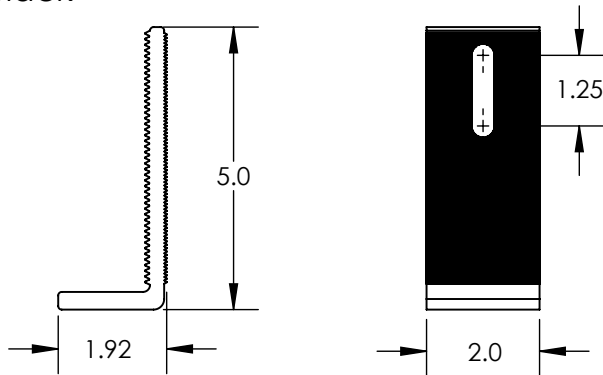

1) Nut, Flange 5/16-18 SST

2) Washer, Bonded

3) Lag Screw, 5/16 x 4

Items	Property	Value
1, 2, & 3	Material	300 Series Stainless Steel
	Finish	Clear

4) L-1x5, Black

Property	Value
Material	Aluminum
Finish	Black

5) Assy, Pedestal 1

Item	Description	Material	Finish
A	Screw, Set 5/16-18 x 1.5 SS	300 Series Stainless Steel	Clear
B	Simple Seal	EPDM	Black
C	Pedestal 1	Aluminum	Mill

6) Flashing, Tile Replacement, S Tan