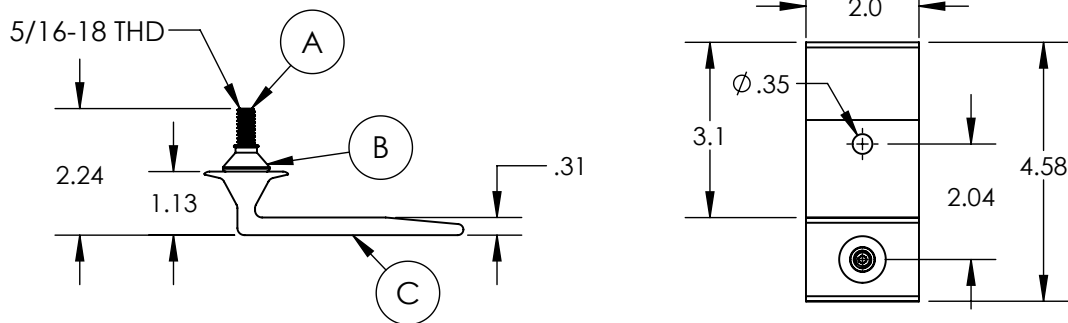

1) Nut, Flange 5/16-18 SST

2) Washer, Bonded

3) Lag Screw, 5/16 x 4

Items	Property	Value
1, 2, & 3	Material	300 Series Stainless Steel
	Finish	Clear

4) L-1x5, Black

Property	Value
Material	Aluminum
Finish	Black

5) Assy, Pedestal 1

Item	Description	Material	Finish
A	Screw, Set 5/16-18 x 1.5 SS	300 Series Stainless Steel	Clear
B	Simple Seal	EPDM	Black
C	Pedestal 1	Aluminum	Mill

6) Flashing, Tile Replacement, S Tan