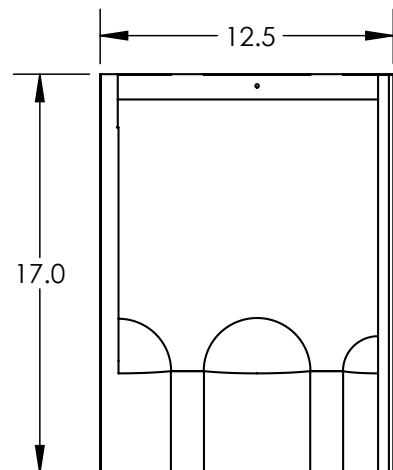

8) Flashing, Tile Replacement, W Tan

	Property	Value
Items 7,8, & 9	Material	Aluminum
	Finish	Tan