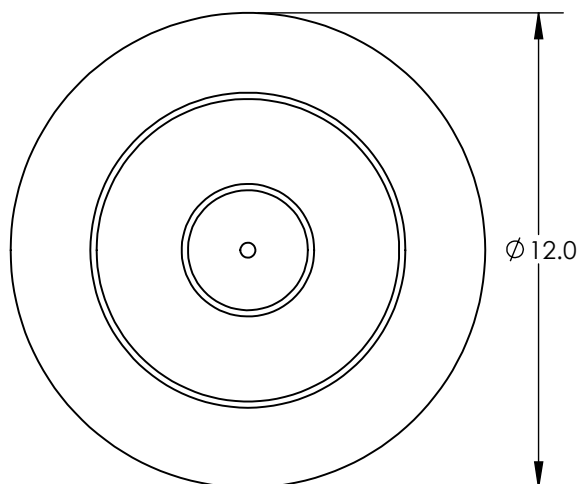

| ITEM NO. | DESCRIPTION |
|----------|----------------------------|
| 1 | FLAT ROOF ATTACH, MEMBRANE |

MEMBRANE FLASHING

| Part Number | Description |
|----------------|---|
| FRA-M60T-GF-W1 | Flat Roof Attachment, Membrane, 60mil, TPO, GAF, White |
| FRA-M60T-FS-W1 | Flat Roof Attachment, Membrane, 60mil, TPO, Firestone, White |
| FRA-M60P-GF-W1 | Flat Roof Attachment, Membrane, 60mil, PVC, GAF, White |
| FRA-M60K-CA-W1 | Flat Roof Attachment, Membrane, 60mil, KEE, Carlisle, White |
| FRA-M60T-CA-W1 | Flat Roof Attachment, Membrane, 60mil, TPO, Carlisle, White |
| FRA-M60P-SN-W1 | Flat Roof Attachment, Membrane, 60mil, PVC, Sarnafil, White |
| FRA-M60P-MH-W1 | Flat Roof Attachment, Membrane, 60mil, PVC, Mule-Hide, White |
| FRA-M60T-MH-W1 | Flat Roof Attachment, Membrane, 60mil, TPO, Mule-Hide, White |
| FRA-M60T-JM-W1 | Flat Roof Attachment, Membrane, 60mil, TPO, Johns Manville, White |

1) FLAT ROOF ATTACH, MEMBRANE

| Property | Value |
|----------|------------------|
| Material | TPO, PVC, or KEE |