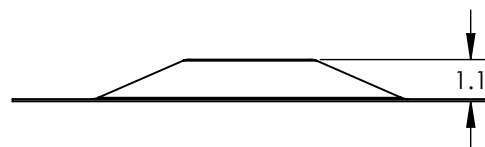

1) FLAT ROOF ATTACH, MEMBRANE

Property	Value
Material	TPO, PVC, or KEE