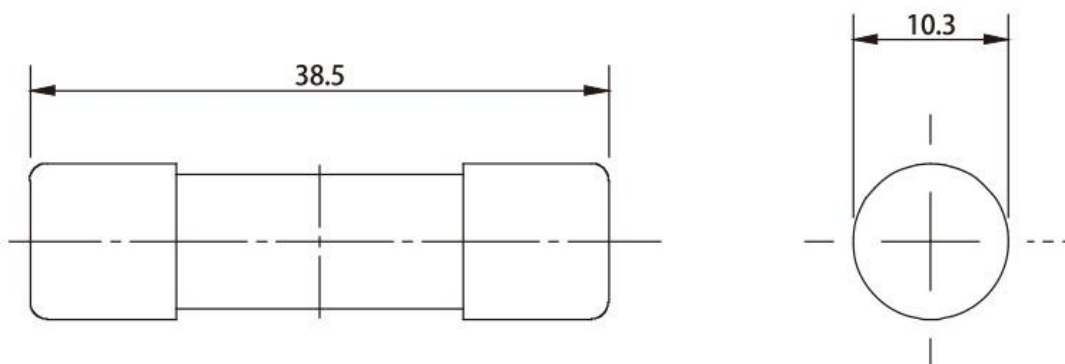

BX0234

* For more information, please contact LEADER GROUP sales team: info@leadergroup-cn.com