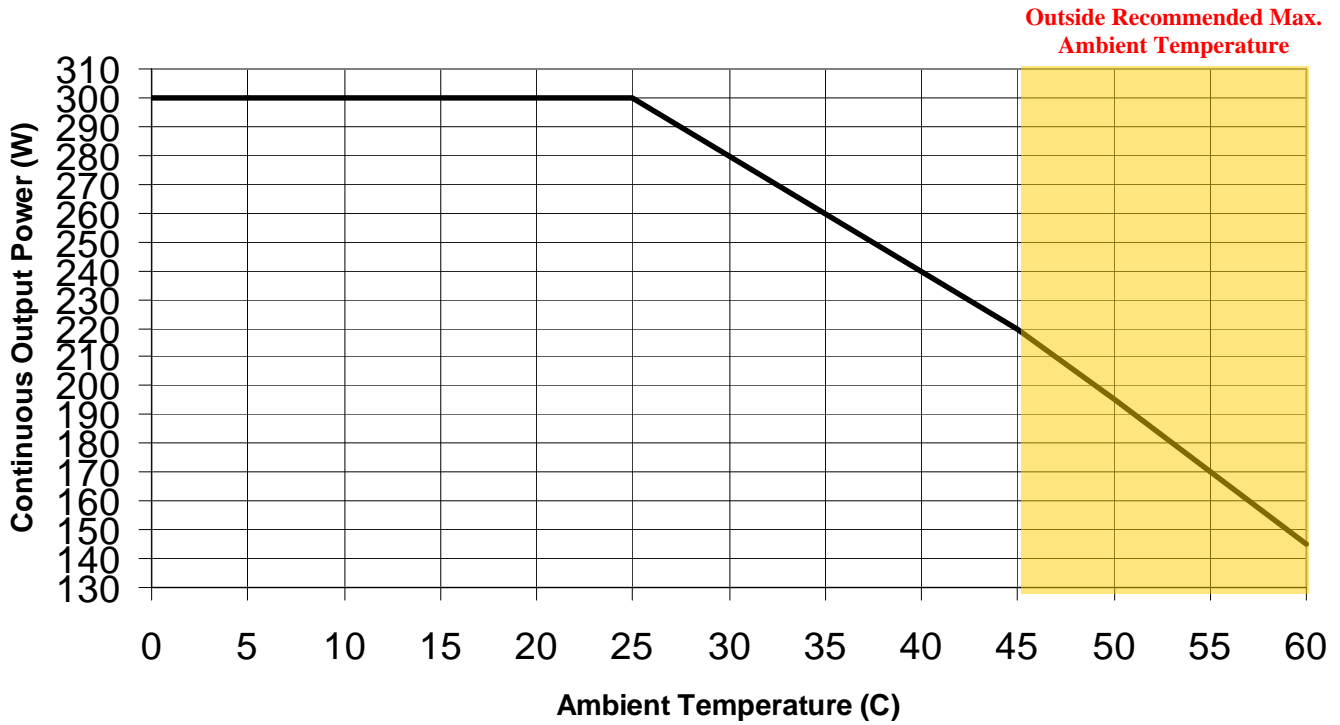

SureSine-300 De-Rate Curve Horizontal Mounting

SureSine-300 Derate Curve Vertical Mounting