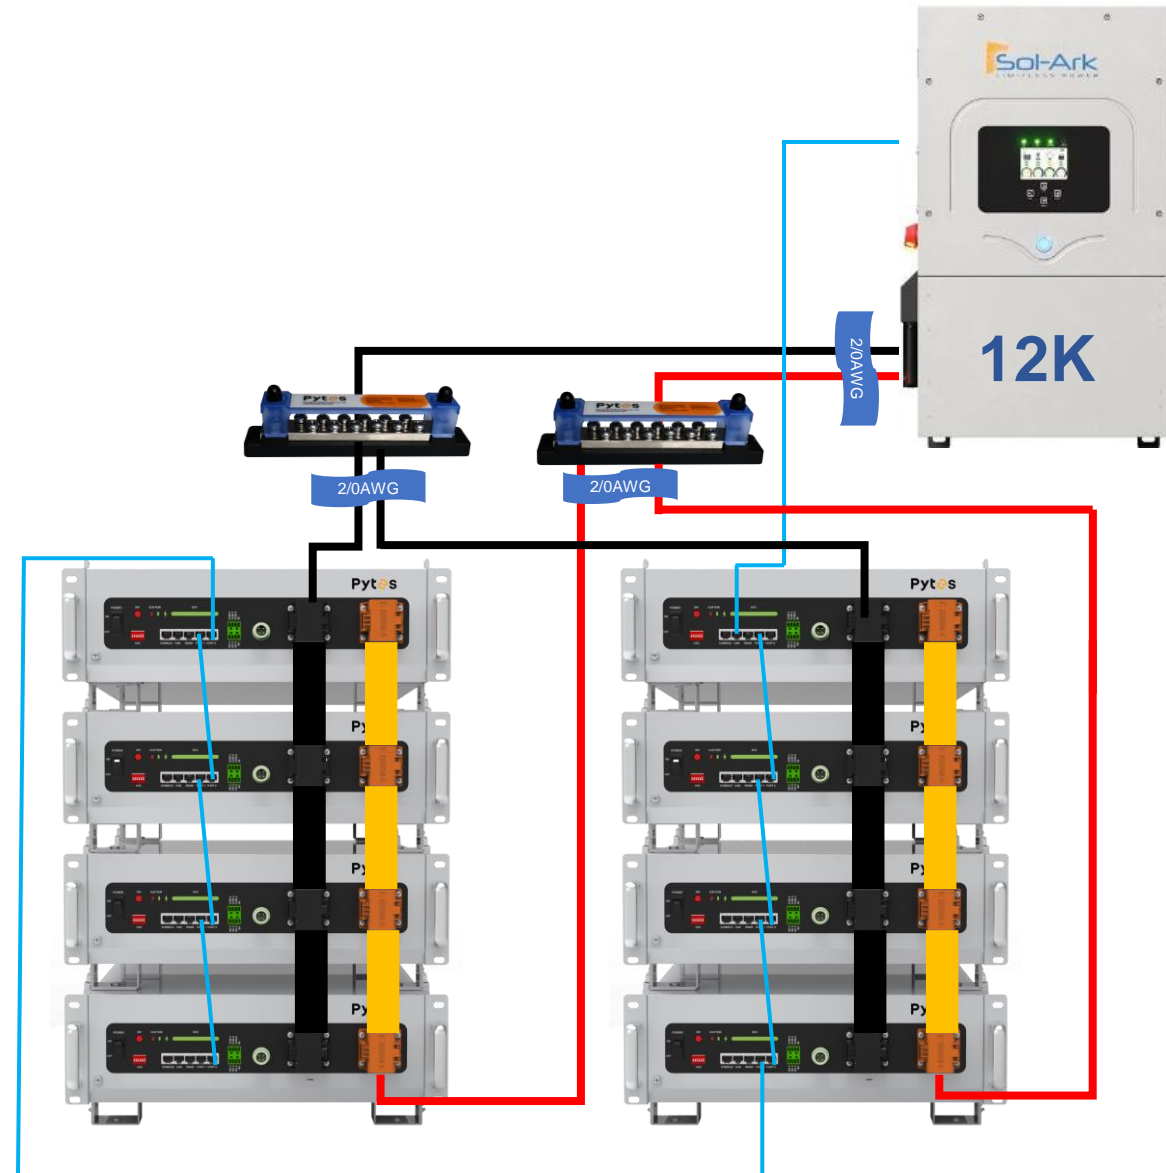

12kW + 40kWh

- ✓ Floor Mounted
- ✓ Indoor Rated

Series Number	Bill of Materials	Quantity
110408100020	Sol Ark 12K-2P-N	1 pc
110402100135	V5°	8 pcs
161412100465 161412100466	+/- 2/0AWG 2000mm Power cable	3 pairs
110409100026	300A Busbar	1 pair
150208100001	V5° Bracket	8 sets
161412100229	Standard Communication Cable	2 pcs