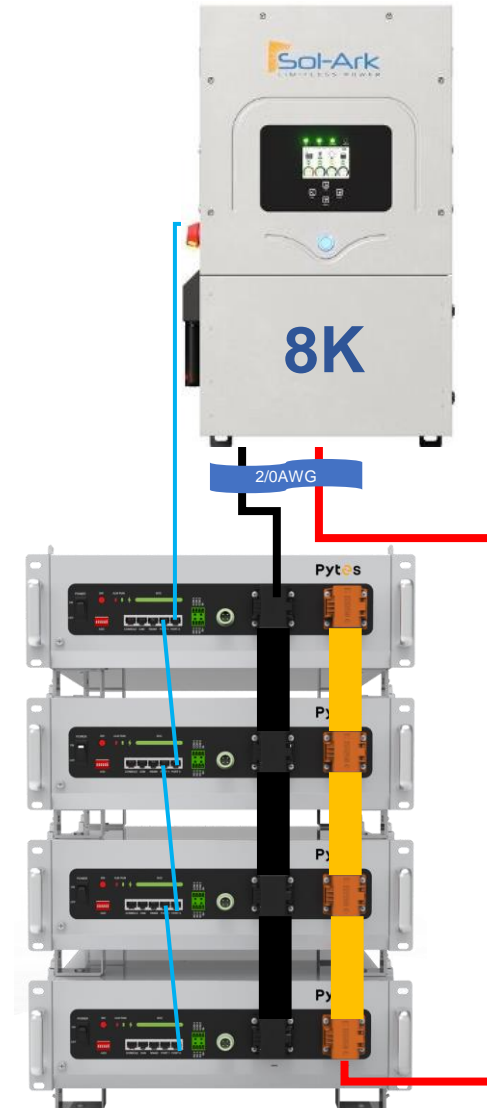

8kW + 20kWh

- ✓ Floor Mounted
- ✓ Indoor Rated

Series Number	Bill of Materials	Quantity
162002100028	Sol Ark 8K-2P-N	1 pc
110402100135	V5°	4 pcs
161412100465 161412100466	+/- 2/0AWG 2000mm Power cable	1 pair
150208100001	V5° Bracket	4 sets
161412100229	Standard Communication Cable	1 pc