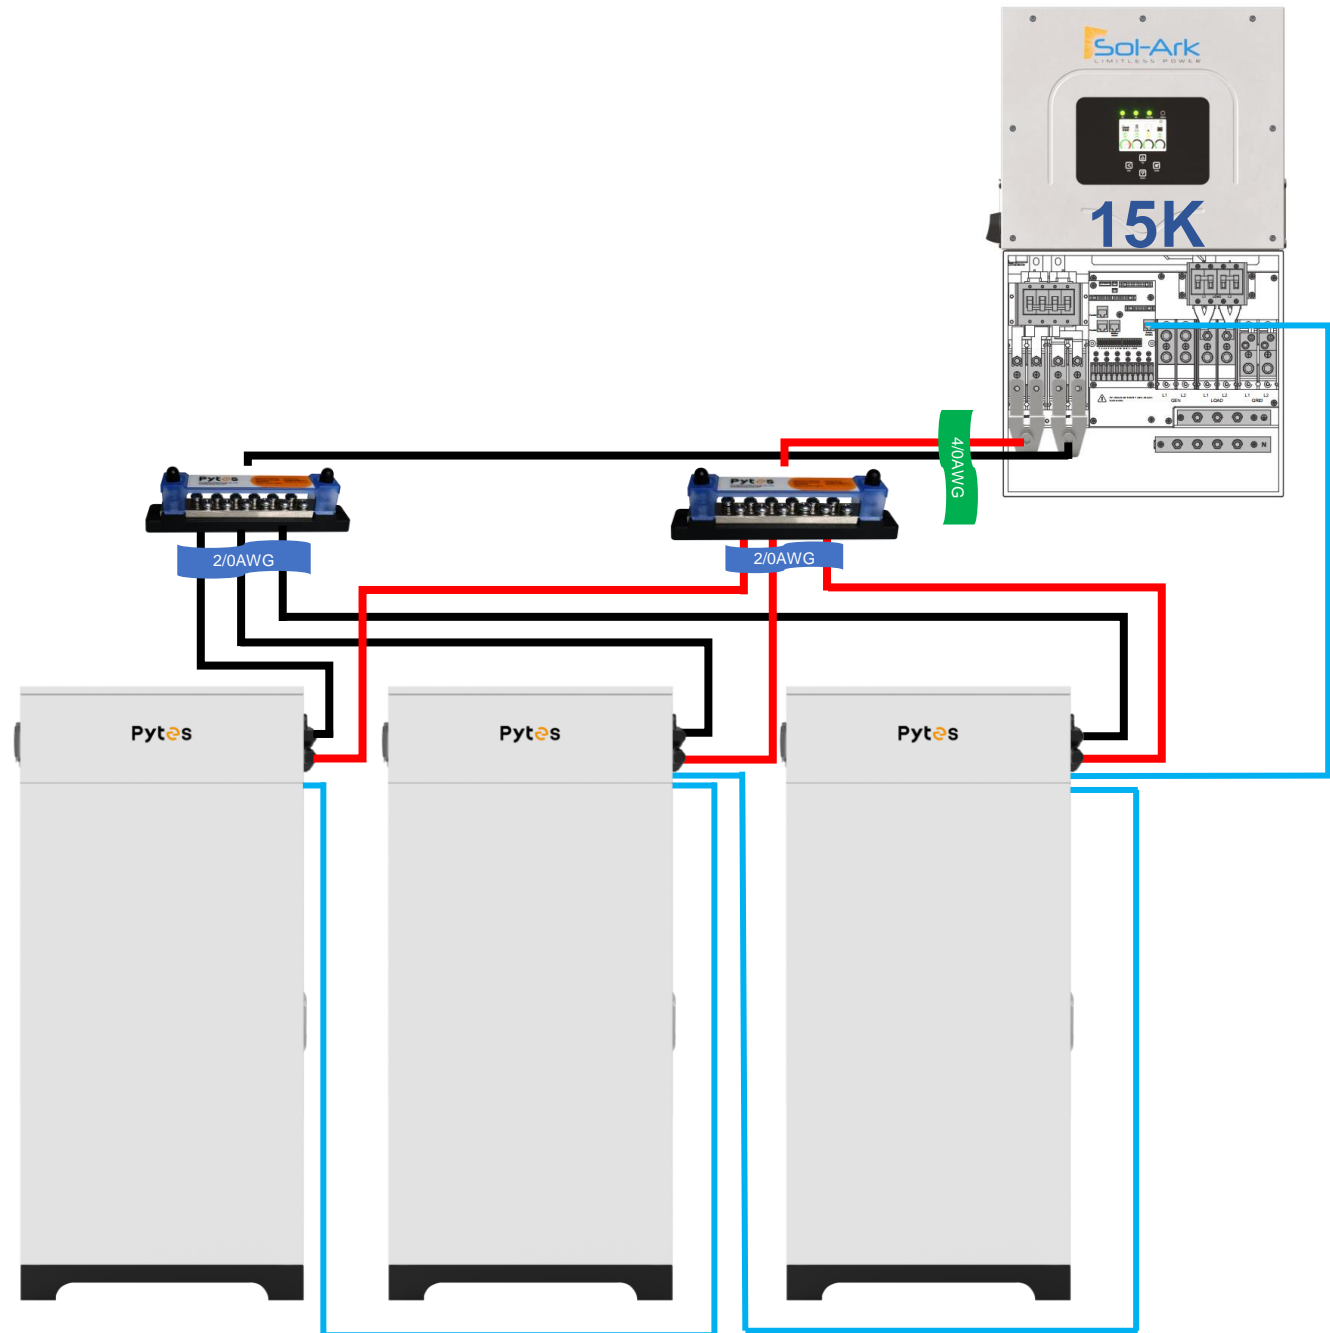

15kW + 60kWh

- ✓ UL 9540 Certified
- ✓ Floor Mounted
- ✓ Outdoor/Indoor Rated

Series Number	Bill of Materials	Quantity
110408100021	Sol Ark 15K-2P-N	1 pc
110402100135	V5°	12 pcs
110409100167	V busbar-Sol Ark 15K	1 pair
161412100461	+/- 4/0 AWG 2000mm Power cable	1 pair
161412100462		
161412100465	+/- 2/0AWG 2000mm Power cable	3 pairs
161412100466		
110409100026	300A Busbar	1 pair
110409100154	V-BOX-OC	3 sets
110409100149		
161412100229	Standard Communication Cable	3 pcs