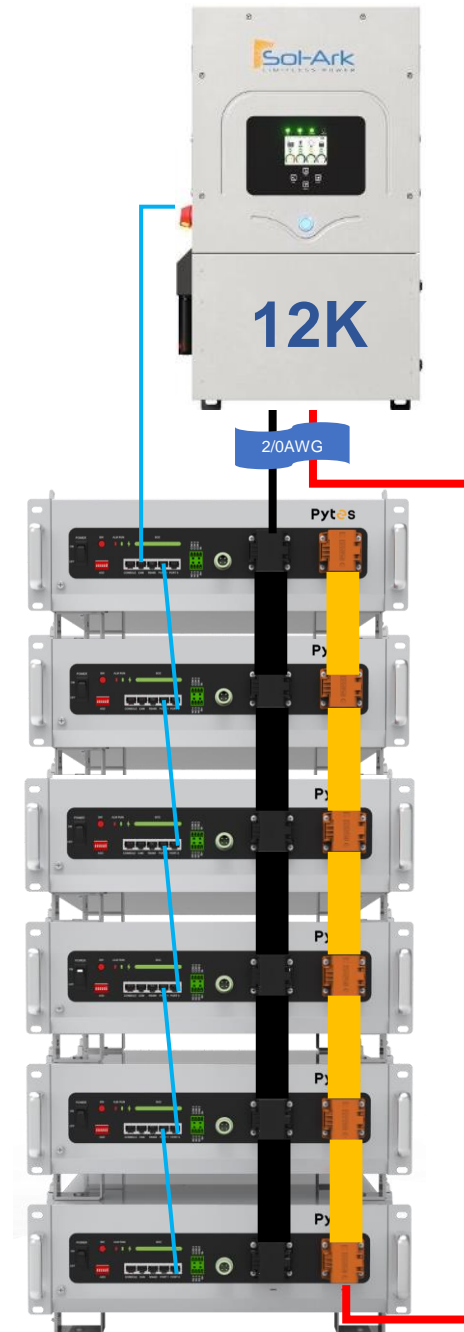

12kW + 30kWh

- ✓ Floor Mounted
- ✓ Indoor Rated

Series Number	Bill of Materials	Quantity
110408100020	Sol Ark 12K-2P-N	1 pc
110402100135	V5°	6 pcs
161412100465 161412100466	+/- 2/0AWG 2000mm Power cable	1 pair
150208100001	V5° Bracket	6 sets
161412100229	Standard Communication Cable	1 pc