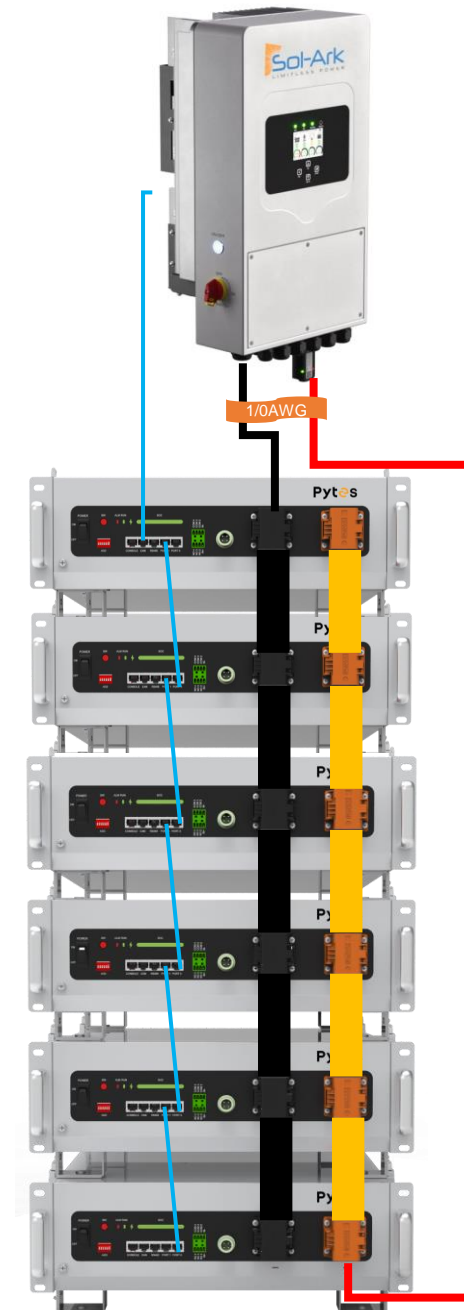

5kW + 30kWh

- ✓ Floor Mounted
- ✓ Indoor Rated

V-BOX-IC se

Series Number	Bill of Materials	Quantity
162002100027 or 162002100035	Sol Ark 5K-1P-N or Sol Ark 5K-2P-N	1 pc
110402100135	V5°	6 pcs
110409100168	+/- 4/0 AWG 2000mm 90°Power cable	2 pairs
161412101024 161412101026	+/- 1/0 AWG 2000mm Power cable	1 pair
110409100026	300A Busbar	1 pair
110409100163 or 110409100165	V-BOX-IC or V-BOX-IC-se	2 pcs
161412100229	Standard Communication Cable	1 pc