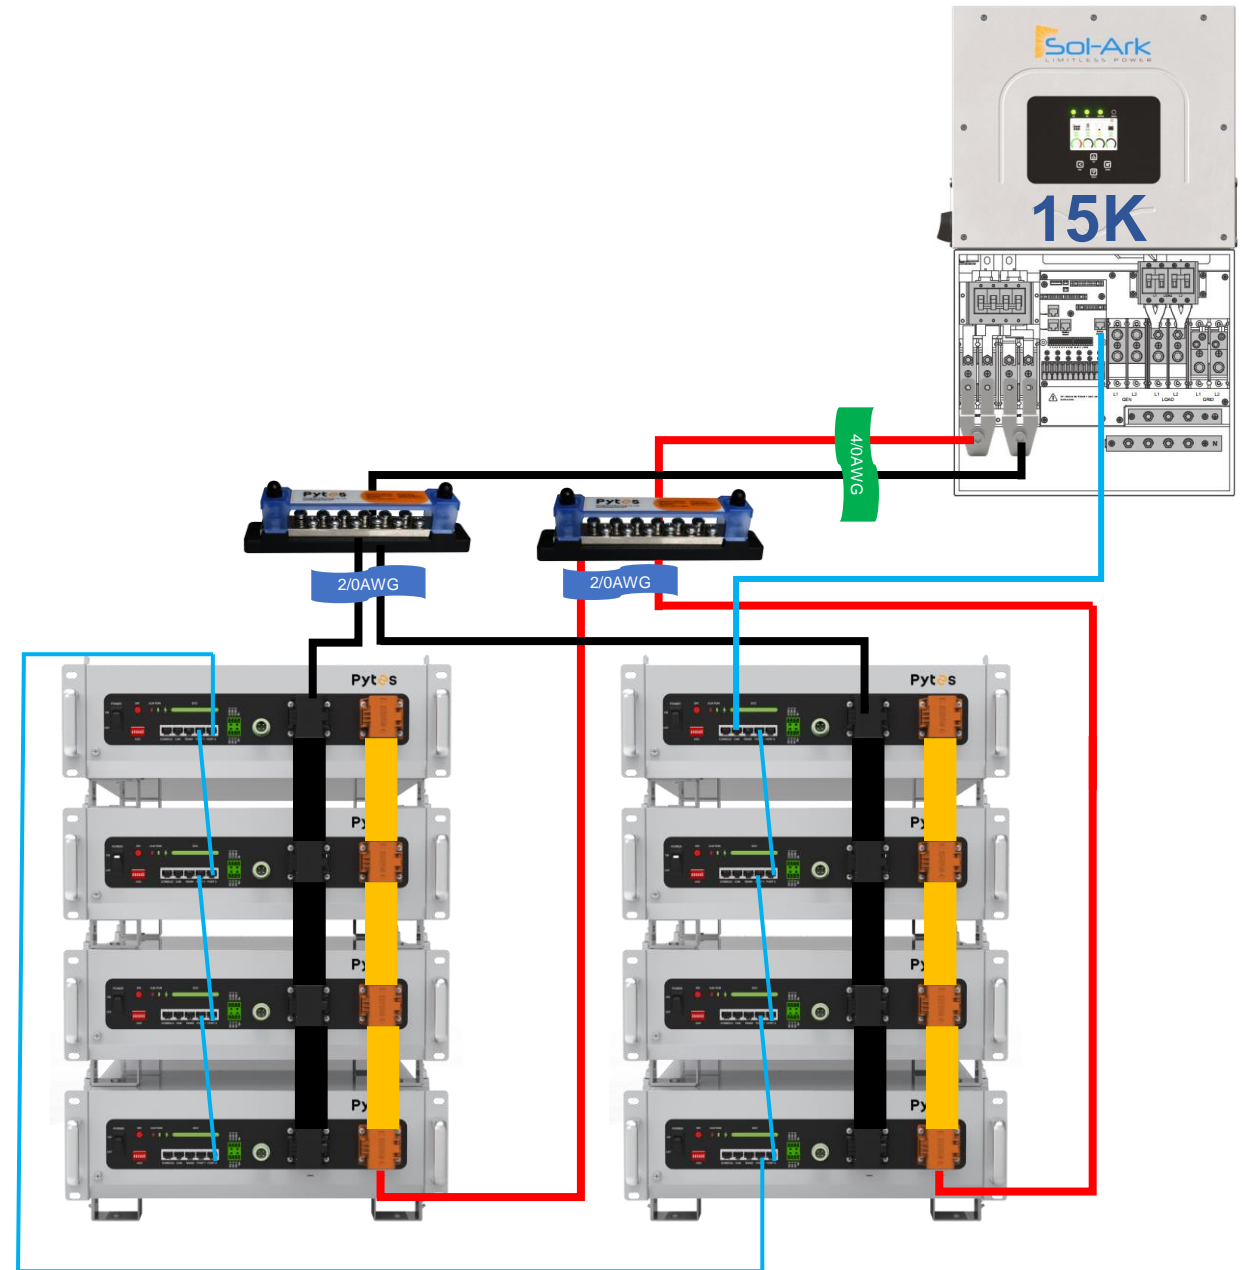

12kW + 40kWh

- ✓ Floor Mounted
- ✓ Indoor Rated

Series Number	Bill of Materials	Quantity
110408100021	Sol Ark 15K-2P-N	1 pc
110402100135	V5°	8 pcs
161412100465 161412100466	+/- 2/0AWG 2000mm Power cable	2 pairs
150208100001	V5° Bracket	8 sets
161412100229	Standard Communication Cable	2 pcs
110409100167	V busbar-Sol Ark 15K	1 pair
161412100461 161412100462	+/- 4/0 AWG 2000mm Power cable	1 pair
110409100026	300A Busbar	1 pair