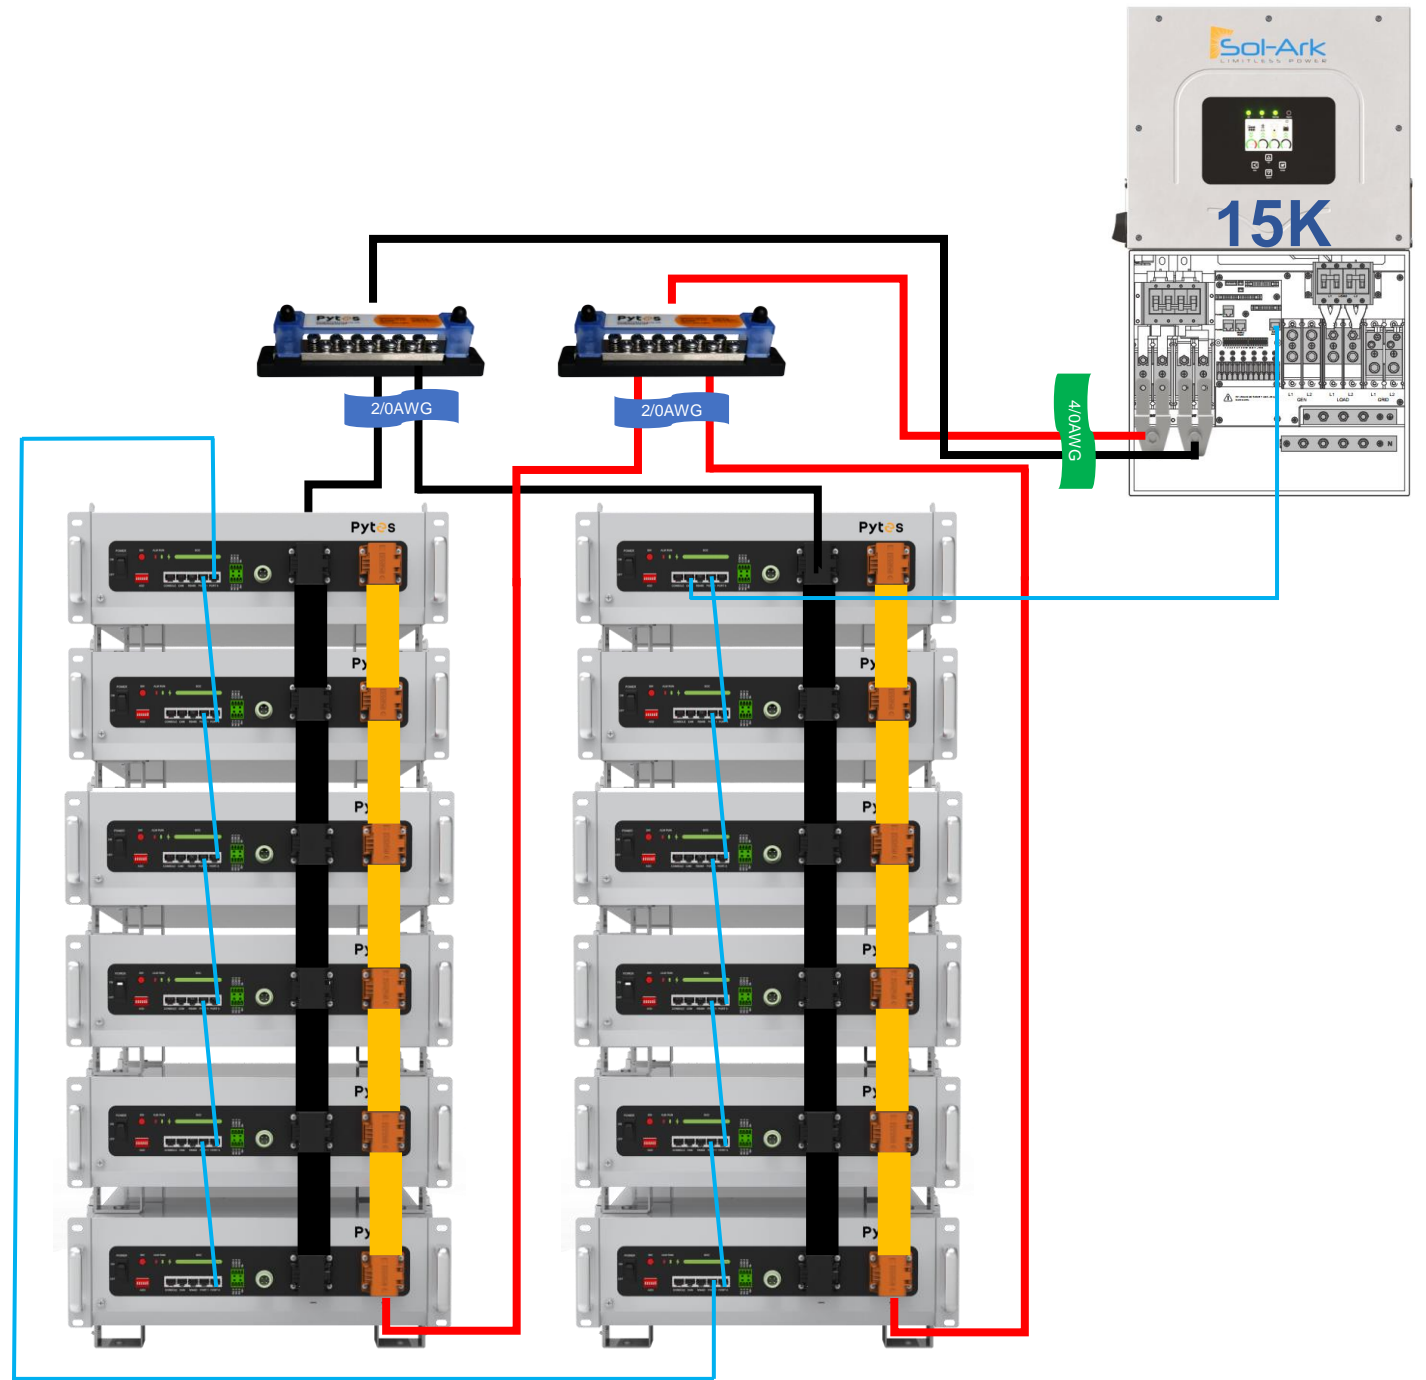

15kW + 60kWh

- ✓ Floor Mounted
- ✓ Indoor Rated

Series Number	Bill of Materials	Quantity
110408100021	Sol Ark 15K-2P-N	1 pc
110402100135	V5°	12 pcs
161412100465 161412100466	+/- 2/0AWG 2000mm Power cable	2 pairs
150208100001	V5° Bracket	12 sets
161412100229	Standard Communication Cable	2 pcs
161412100461 161412100462	+/- 4/0 AWG 2000mm Power cable	1 pair
110409100026	300A Busbar	1 pair