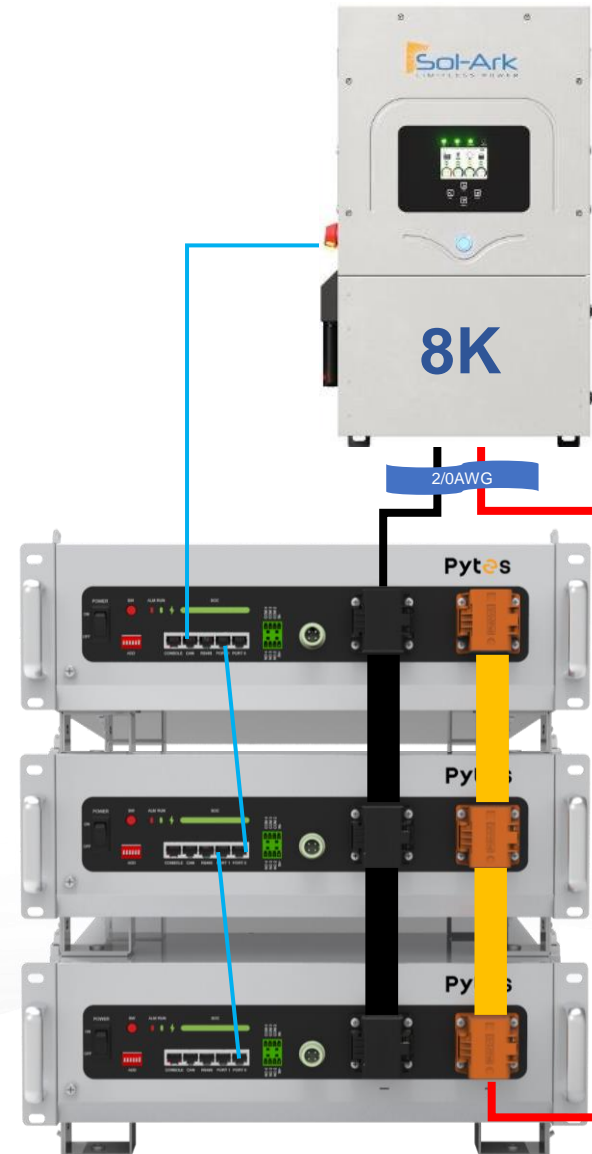

8kW + 15kWh

- ✓ UL 9540 Certified
- ✓ Floor Mounted
- ✓ Indoor Rated

Series Number	Bill of Materials	Quantity
162002100028	Sol Ark 8K-2P-N	1 pc
110402100135	V5°	3 pcs
161412100465 161412100466	+/- 2/0AWG 2000mm Power cable	1 pair
150208100001	V5° Bracket	3 sets
161412100229	Standard Communication Cable	1 pc