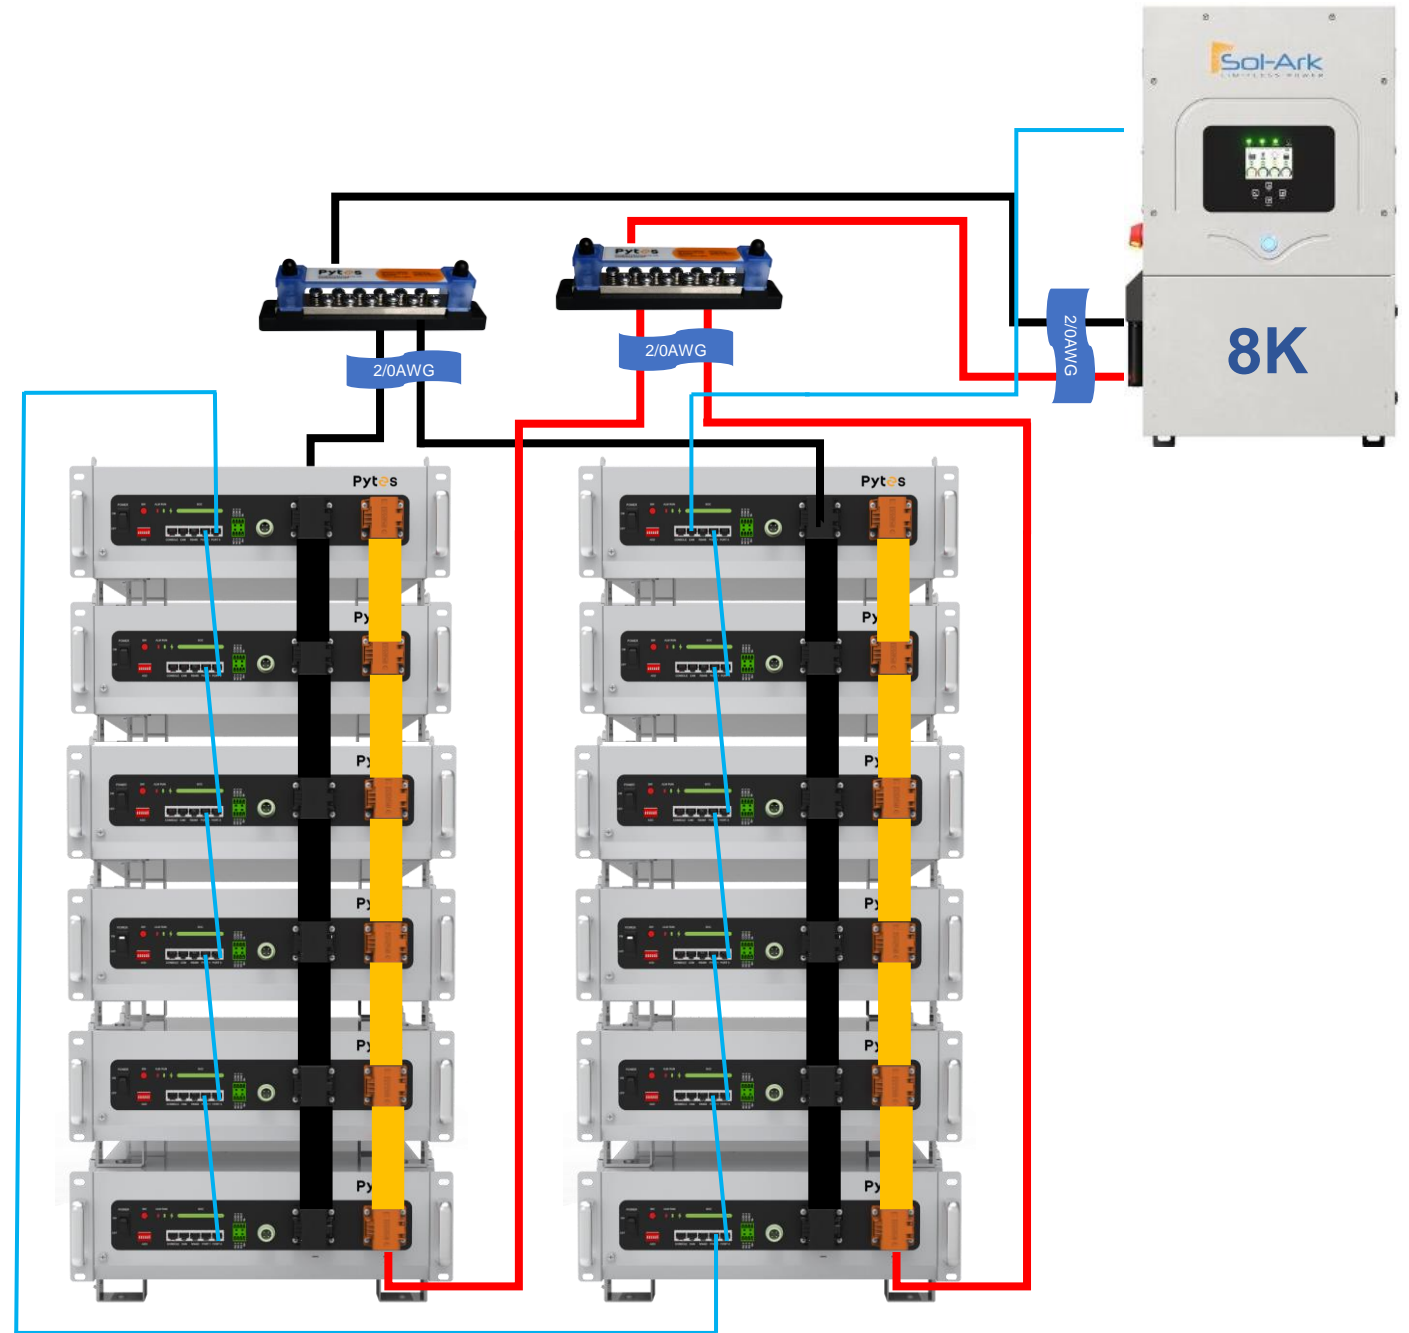

8kW + 60kWh

- ✓ Floor Mounted
- ✓ Indoor Rated

Series Number	Bill of Materials	Quantity
162002100028	Sol Ark 8K-2P-N	1 pc
110402100135	V5°	12 pcs
161412101024 161412101026	+/- 2/0 AWG 2000mm Power cable	3 pairs
110409100026	300A Busbar	1 pair
150208100001	V5° Bracket	12 sets
161412100229	Standard Communication Cable	2 pcs