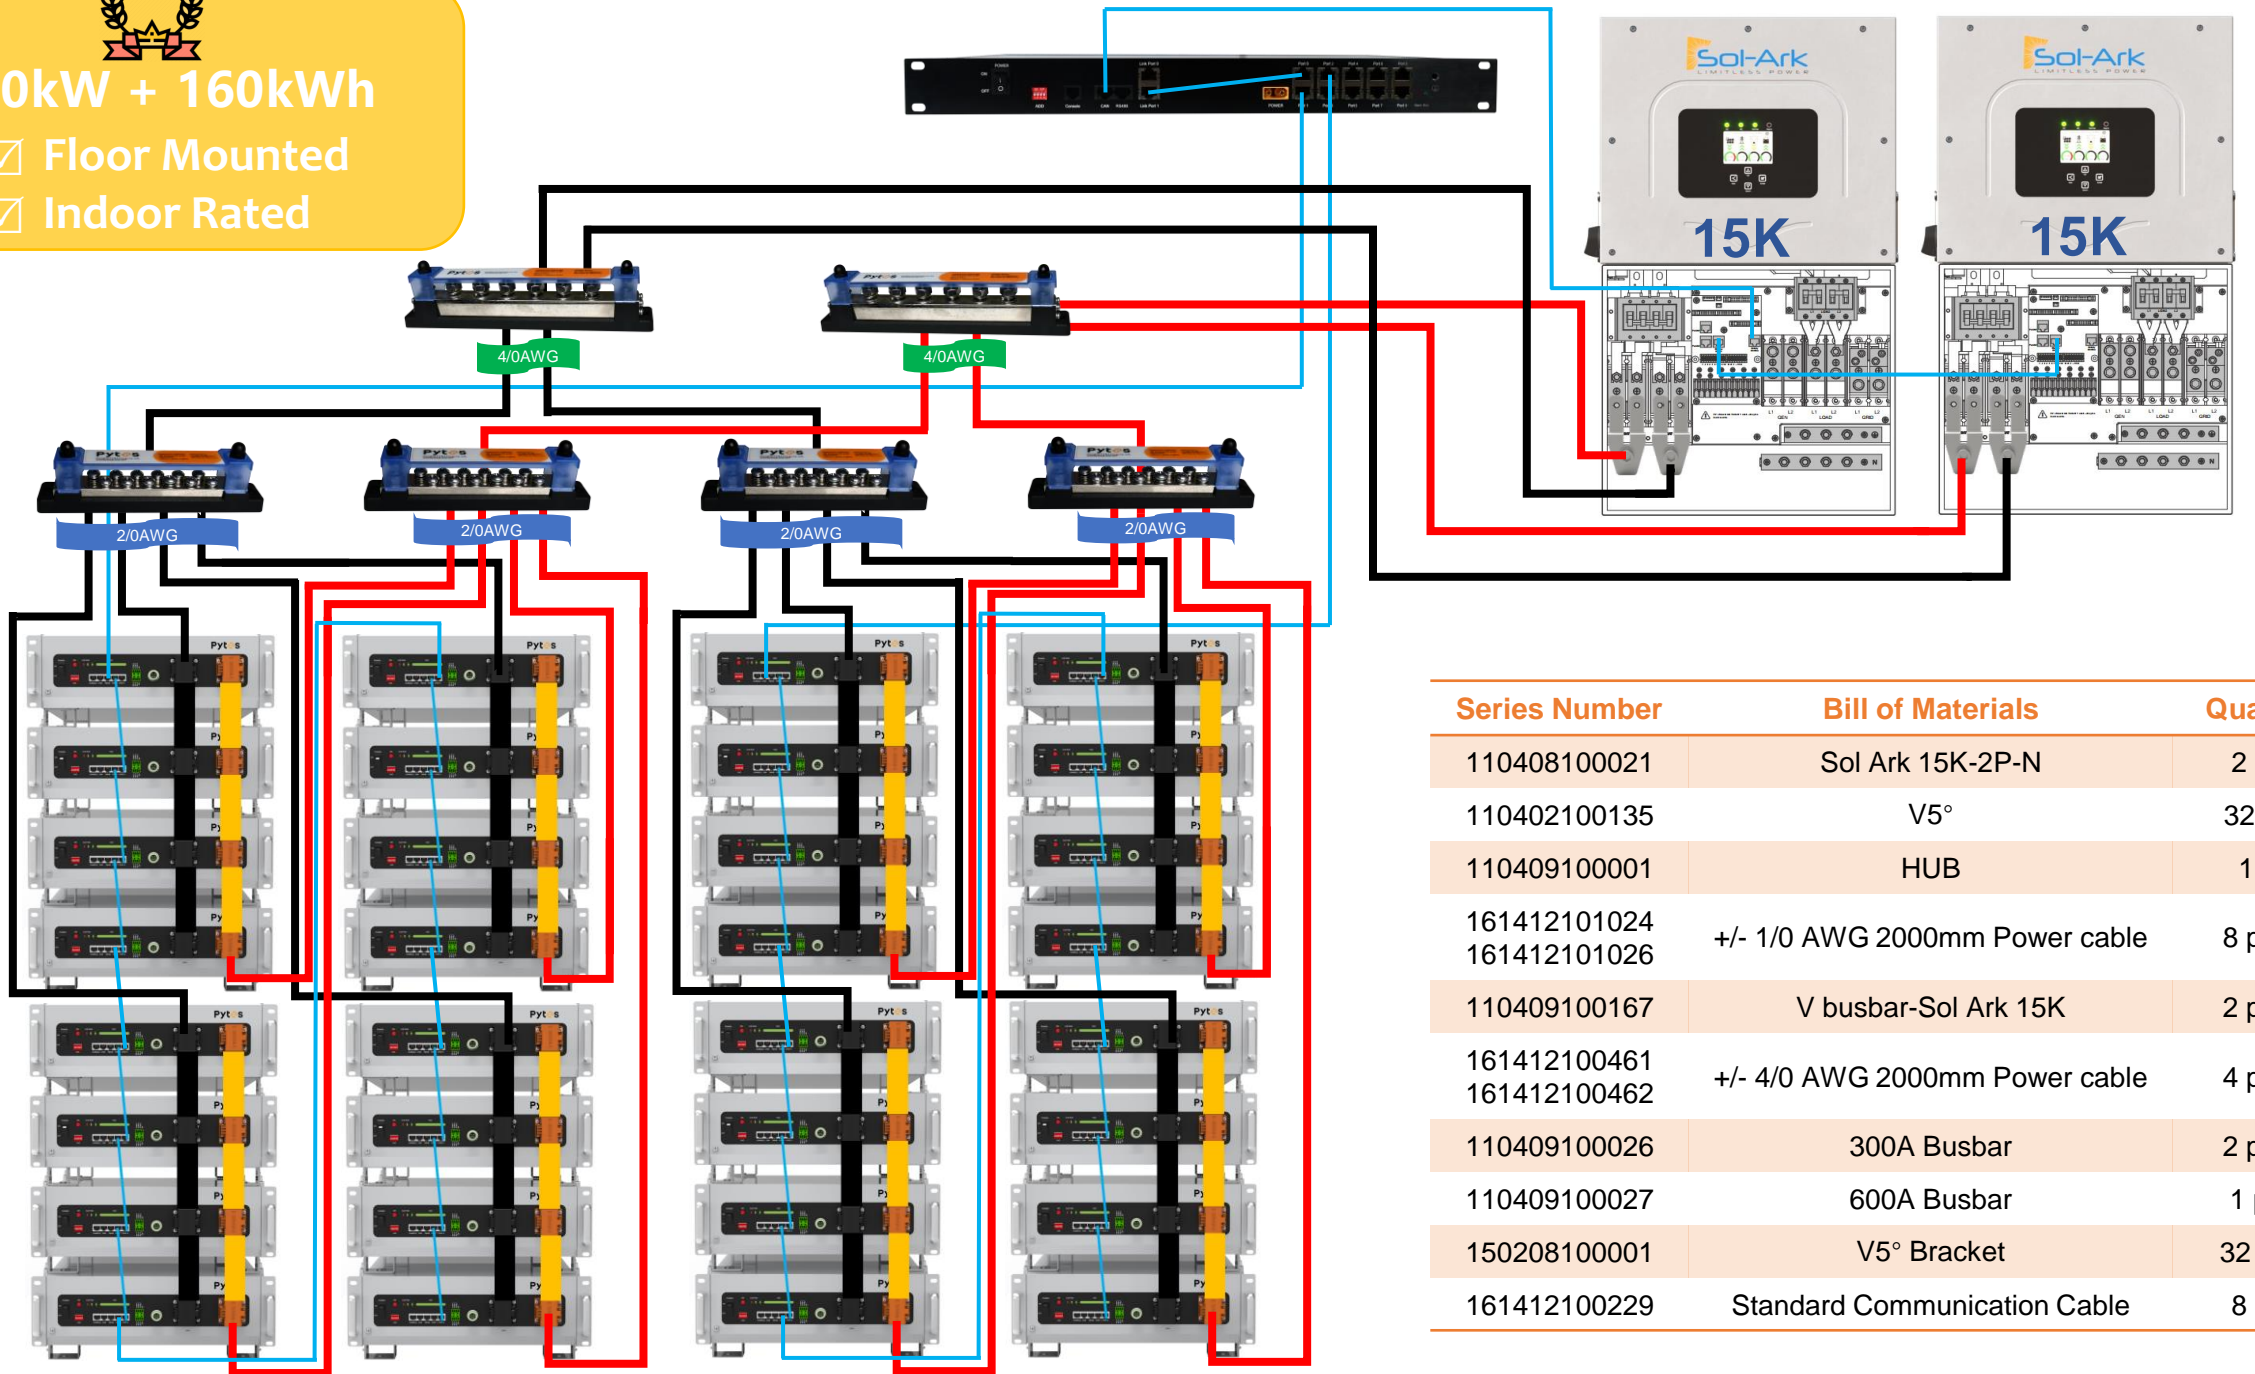

30kW + 160kWh

- ✓ Floor Mounted
- ✓ Indoor Rated

Series Number	Bill of Materials	Quantity
110408100021	Sol Ark 15K-2P-N	2 pcs
110402100135	V5°	32 pcs
110409100001	HUB	1 pc
161412101024 161412101026	+/- 1/0 AWG 2000mm Power cable	8 pairs
110409100167	V busbar-Sol Ark 15K	2 pairs
161412100461 161412100462	+/- 4/0 AWG 2000mm Power cable	4 pairs
110409100026	300A Busbar	2 pairs
110409100027	600A Busbar	1 pair
150208100001	V5° Bracket	32 sets
161412100229	Standard Communication Cable	8 pcs