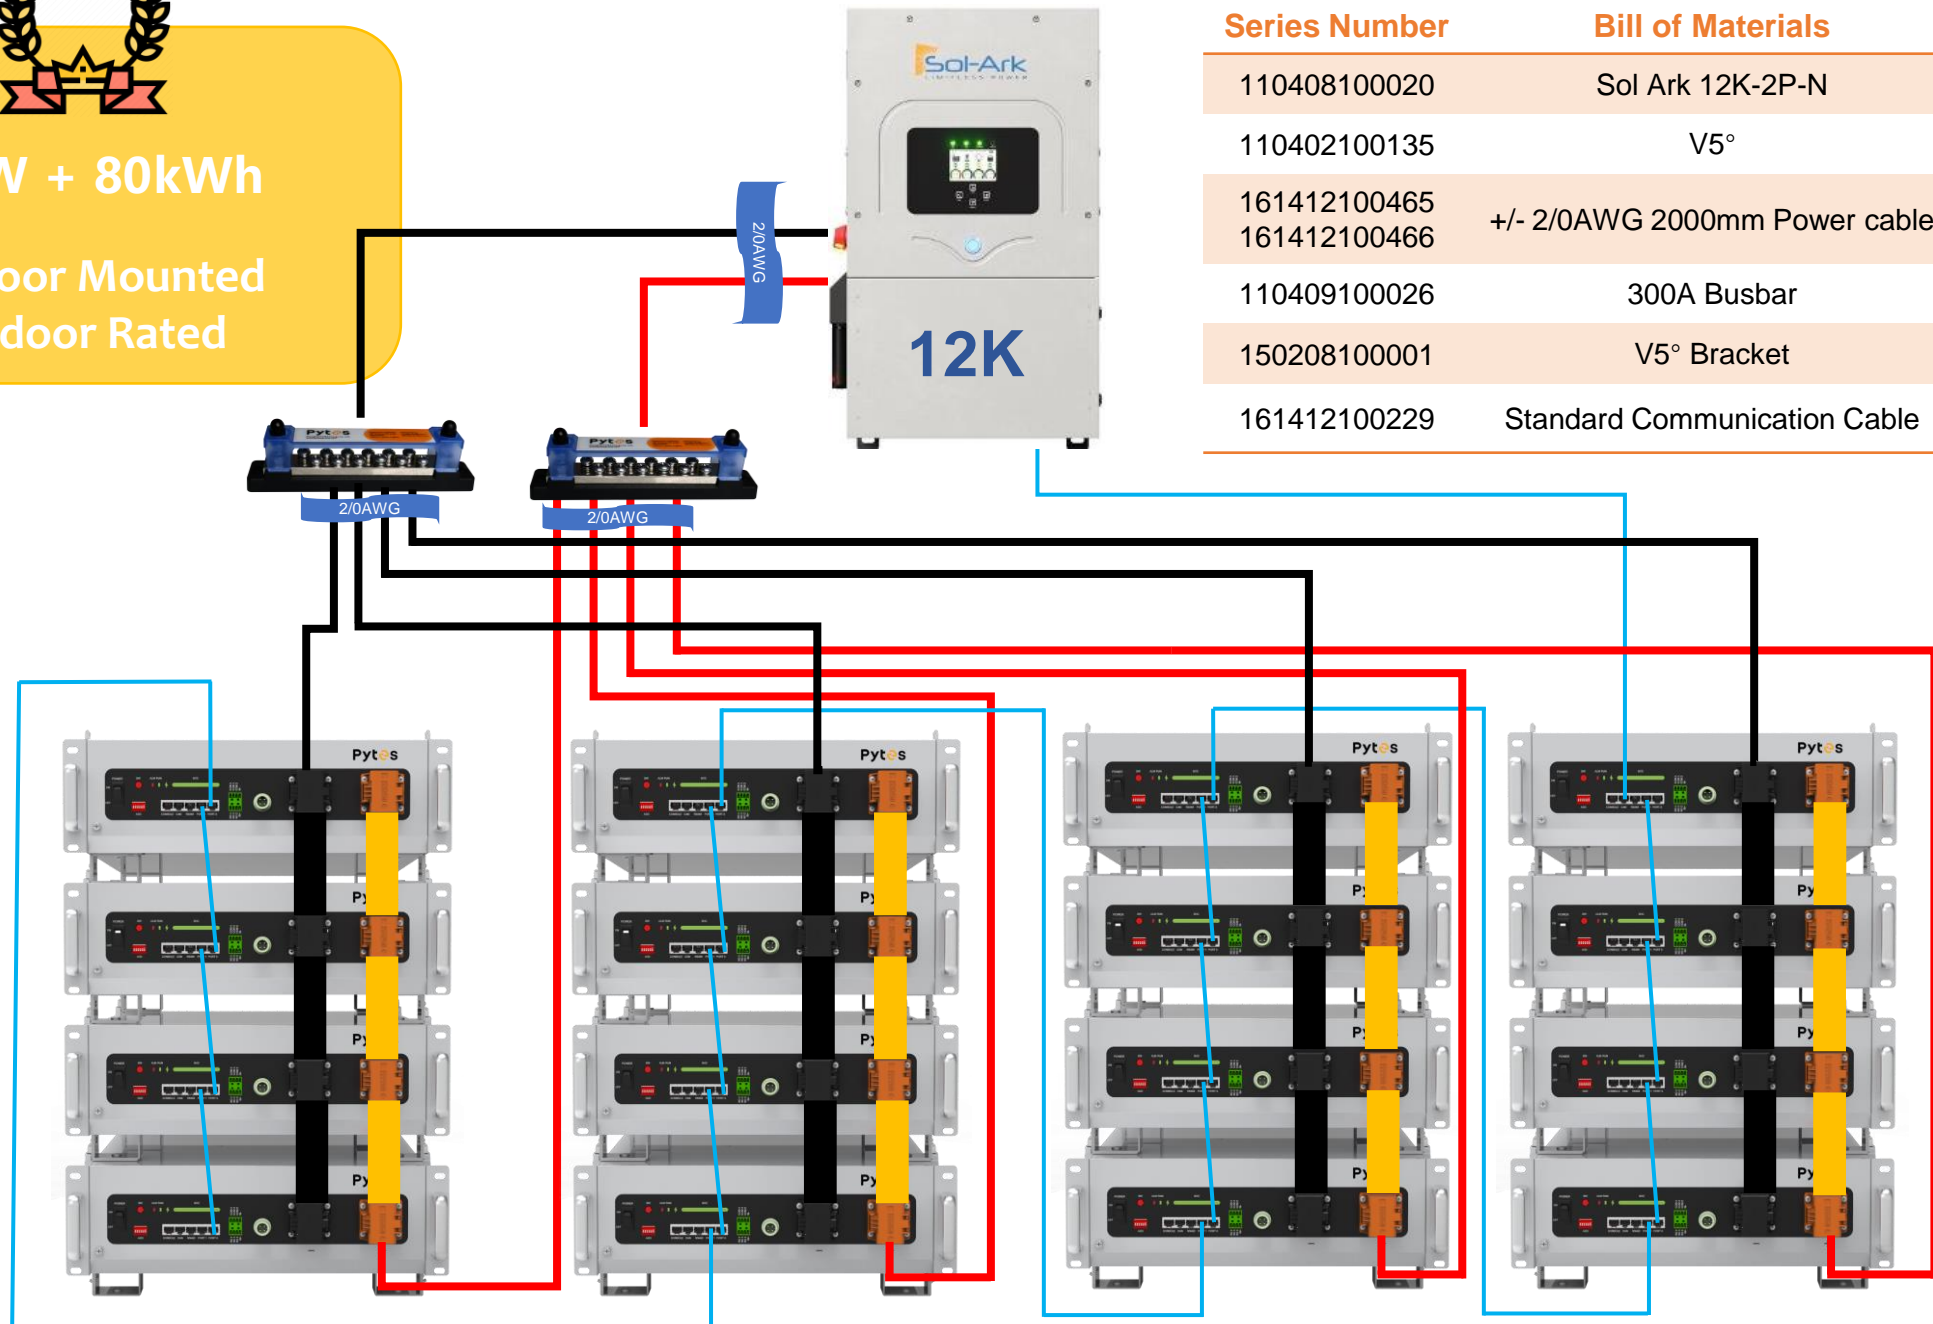

12kW + 80kWh

- ✓ Floor Mounted
- ✓ Indoor Rated

Series Number	Bill of Materials	Quantity
110408100020	Sol Ark 12K-2P-N	1 pc
110402100135	V5°	16 pcs
161412100465 161412100466	+/- 2/0AWG 2000mm Power cable	5 pairs
110409100026	300A Busbar	1 pair
150208100001	V5° Bracket	16 sets
161412100229	Standard Communication Cable	4 pcs