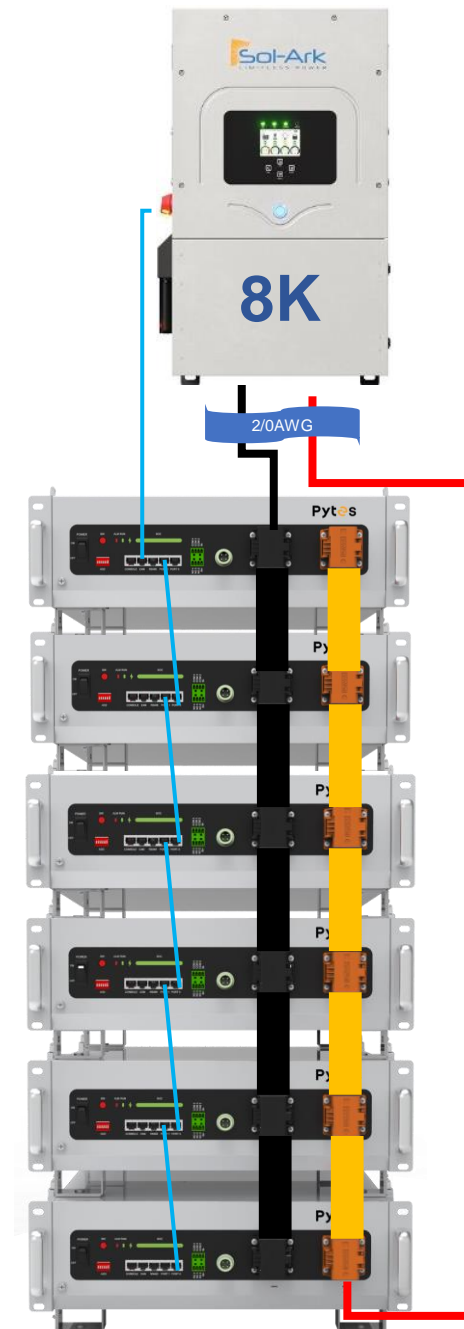

8kW + 30kWh

- ✓ Floor Mounted
- ✓ Indoor Rated

Series Number	Bill of Materials	Quantity
162002100028	Sol Ark 8K-2P-N	1 pc
110402100135	V5°	6 pcs
161412100465 161412100466	+/- 2/0AWG 2000mm Power cable	1 pair
150208100001	V5° Bracket	6 sets
161412100229	Standard Communication Cable	1 pc