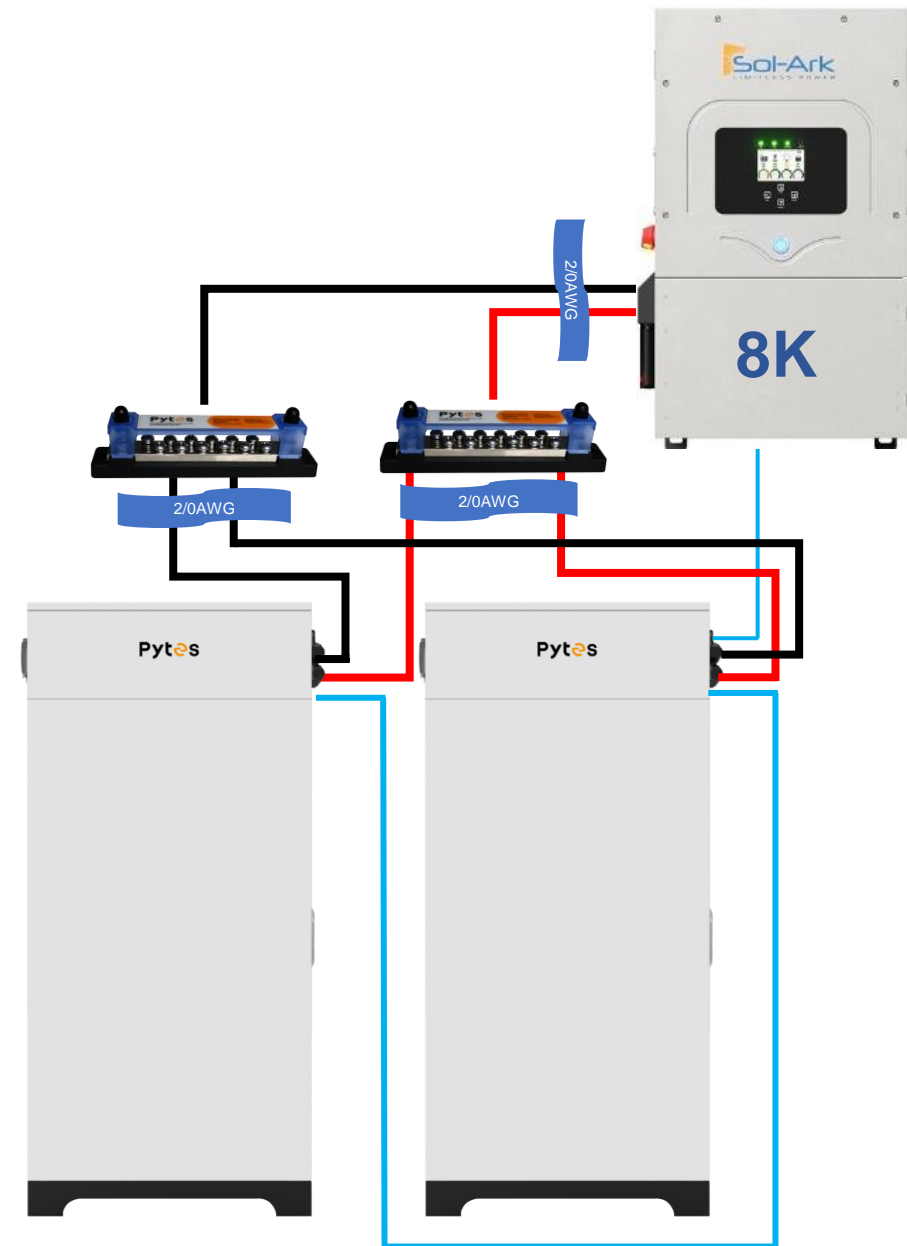

8kW + 40kWh

- ✓ UL 9540 Certified
- ✓ Floor Mounted
- ✓ Outdoor/Indoor Rated

Series Number	Bill of Materials	Quantity
162002100028	Sol Ark 8K-2P-N	1 pc
110402100135	V5°	8 pcs
161412100465 161412100466	+/- 2/0AWG 2000mm Power cable	3 pairs
110409100026	300A Busbar	1 pair
110409100154 110409100149	V-BOX-OC	2 sets
161412100229	Standard Communication Cable	2 pcs