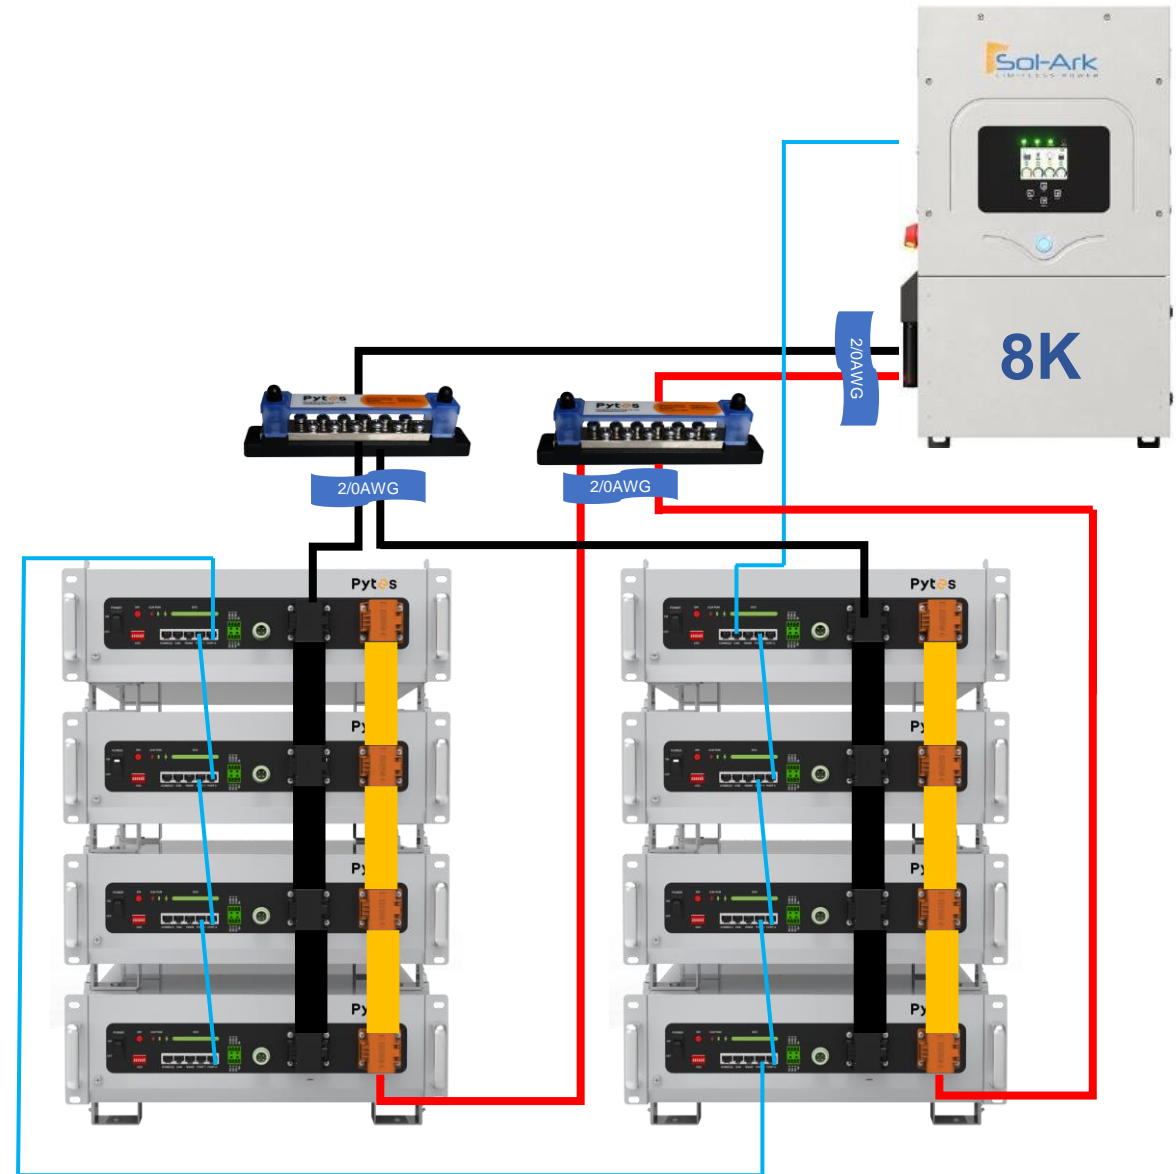

8kW + 40kWh

- ✓ Floor Mounted
- ✓ Indoor Rated

Series Number	Bill of Materials	Quantity
162002100028	Sol Ark 8K-2P-N	1 pc
110402100135	V5°	8 pcs
161412100465 161412100466	+/- 2/0AWG 2000mm Power cable	3 pairs
110409100026	300A Busbar	1 pair
150208100001	V5° Bracket	8 sets
161412100229	Standard Communication Cable	2 pcs