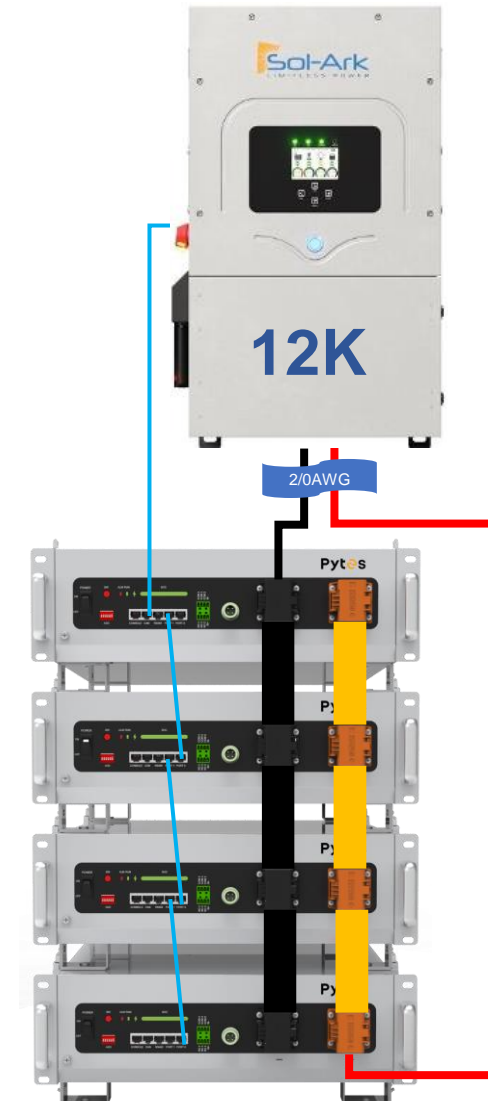

12kW + 20kWh

- ✓ Floor Mounted
- ✓ Indoor Rated

Series Number	Bill of Materials	Quantity
110408100020	Sol Ark 12K-2P-N	1 pc
110402100135	V5°	4 pcs
161412100465 161412100466	+/- 2/0AWG 2000mm Power cable	1 pair
150208100001	V5° Bracket	4 sets
161412100229	Standard Communication Cable	1 pc