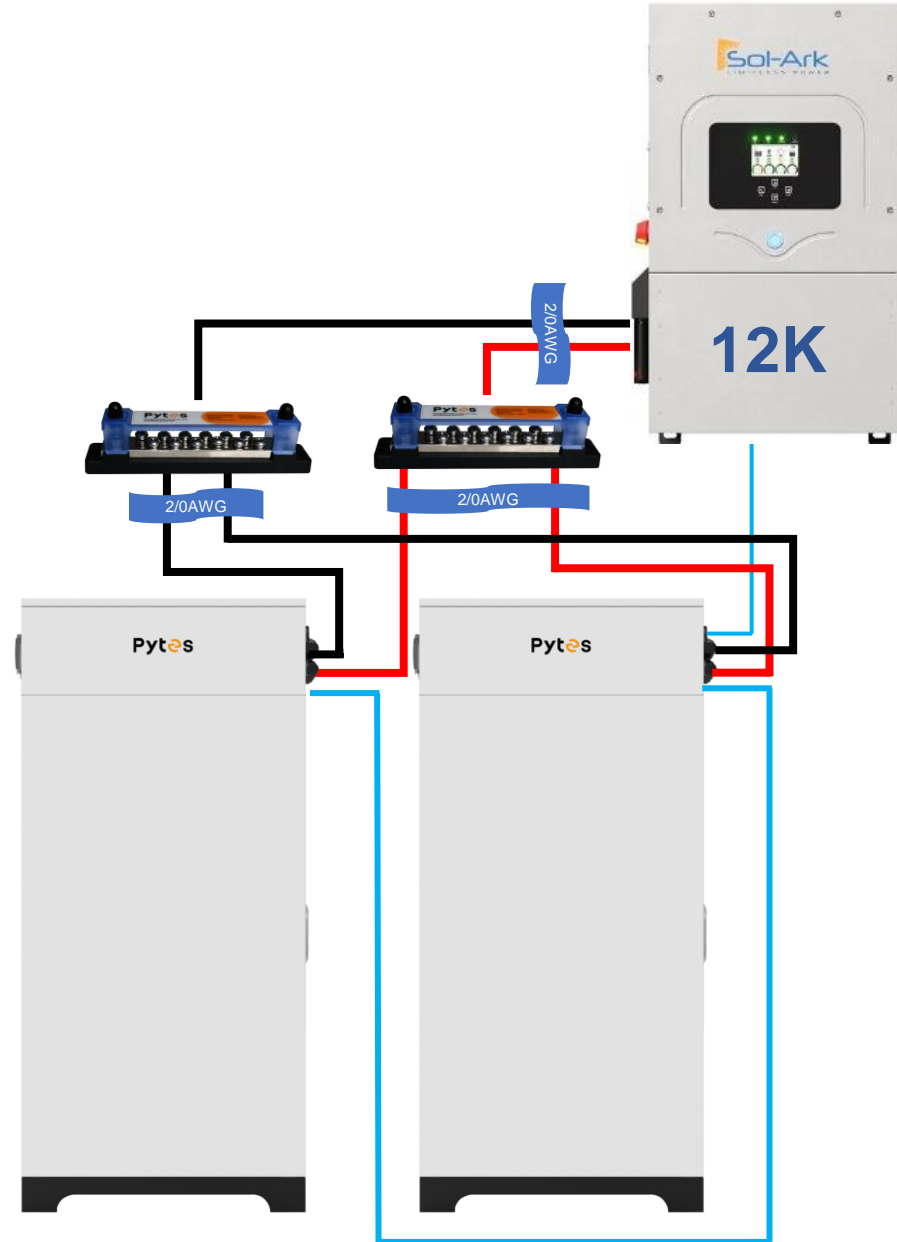

12kW + 40kWh

- ✓ UL 9540 Certified
- ✓ Floor Mounted
- ✓ Outdoor/Indoor Rated

Series Number	Bill of Materials	Quantity
110408100020	Sol Ark 12K-2P-N	1 pc
110402100135	V5°	8 pcs
161412100465 161412100466	+/- 2/0AWG 2000mm Power cable	3 pairs
110409100026	300A Busbar	1 pair
110409100154 110409100149	V-BOX-OC	2 sets
161412100229	Standard Communication Cable	2 pcs