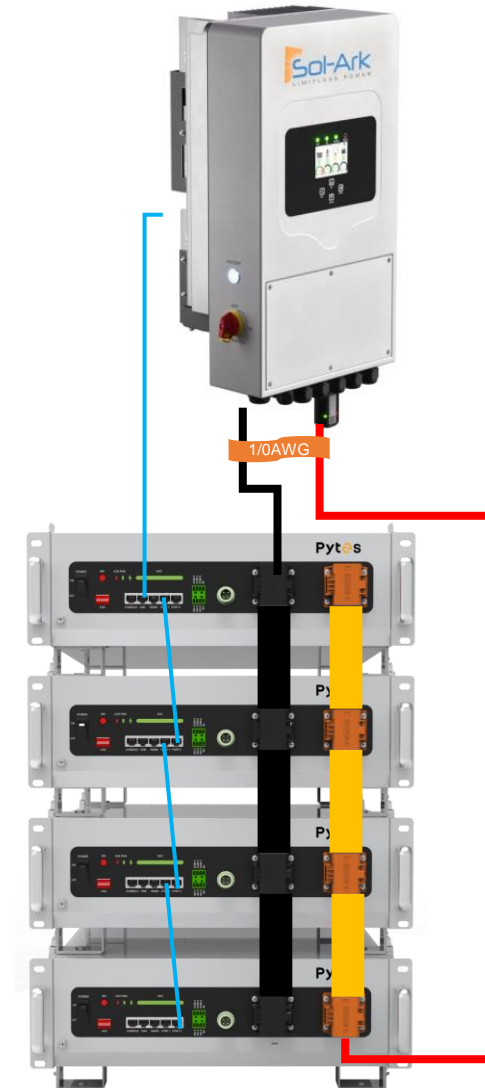

5kW + 20kWh

- ✓ Floor Mounted
- ✓ Indoor Rated

Series Number	Bill of Materials	Quantity
162002100027 or 162002100035	Sol Ark 5K-1P-N or Sol Ark 5K-2P-N	1 pc
110402100135	V5°	4 pcs
161412101024 161412101026	+/- 1/0 AWG 2000mm Power cable	1 pair
150208100001	V5° Bracket	4 sets
161412100229	Standard Communication Cable	1 pc