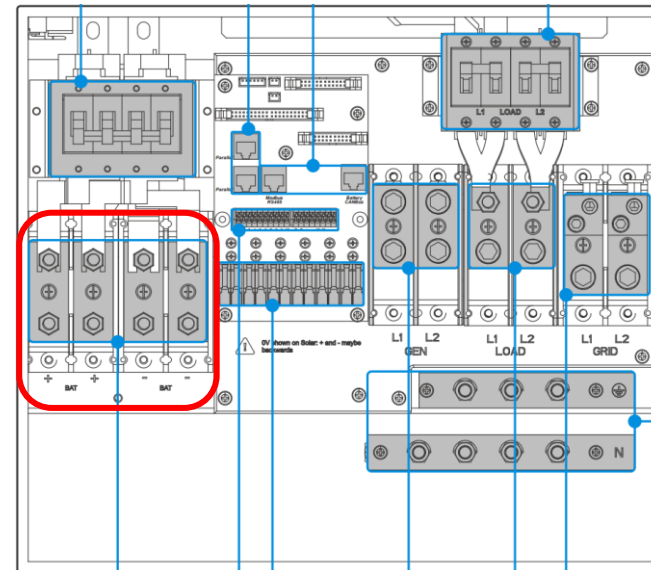

15K

Model	Max DC Current	Power cable
5K	120A	1/0 AWG 1 pair
8K	185A	2/0 AWG or 4/0 AWG 1 pair
12K	185A	2/0 AWG or 4/0 AWG 1 pair
15K	275A	2/0 AWG 2 pair & 4/0 AWG 1pair+V busbar