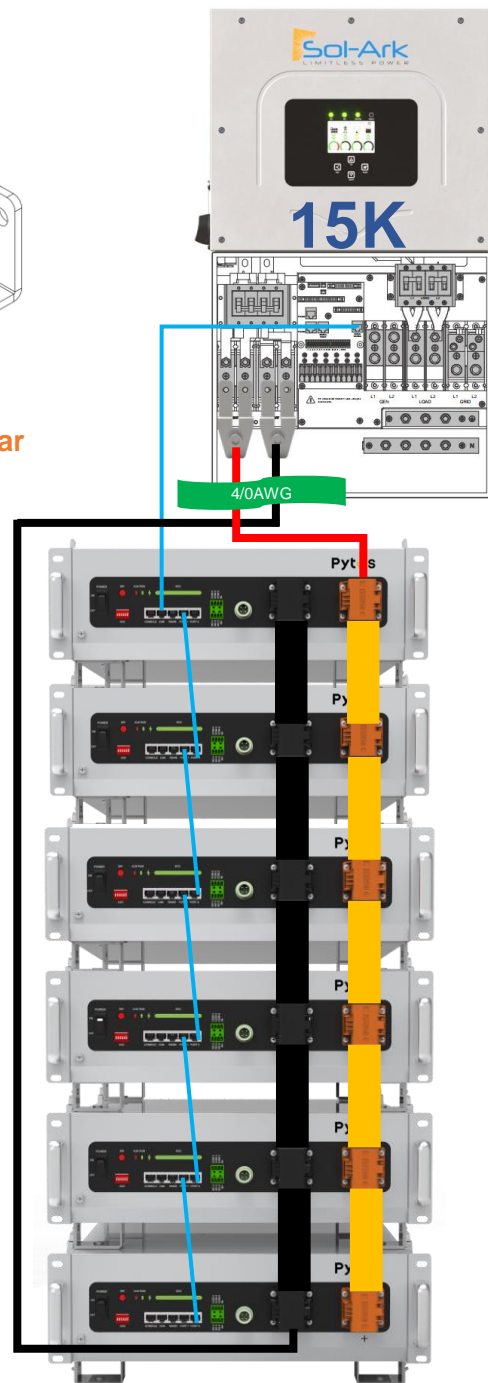

15kW + 30kWh

- ✓ Floor Mounted
- ✓ Indoor Rated

Series Number	Bill of Materials	Quantity
110408100021	Sol Ark 15K-2P-N	1 pc
110402100135	V5°	6 pcs
150208100001	V5° Bracket	6 sets
161412100229	Standard Communication Cable	1 pc
110409100167	V busbar-Sol Ark 15K	1 pair
161412100461 161412100462	+/- 4/0 AWG 2000mm Power cable	1 pair