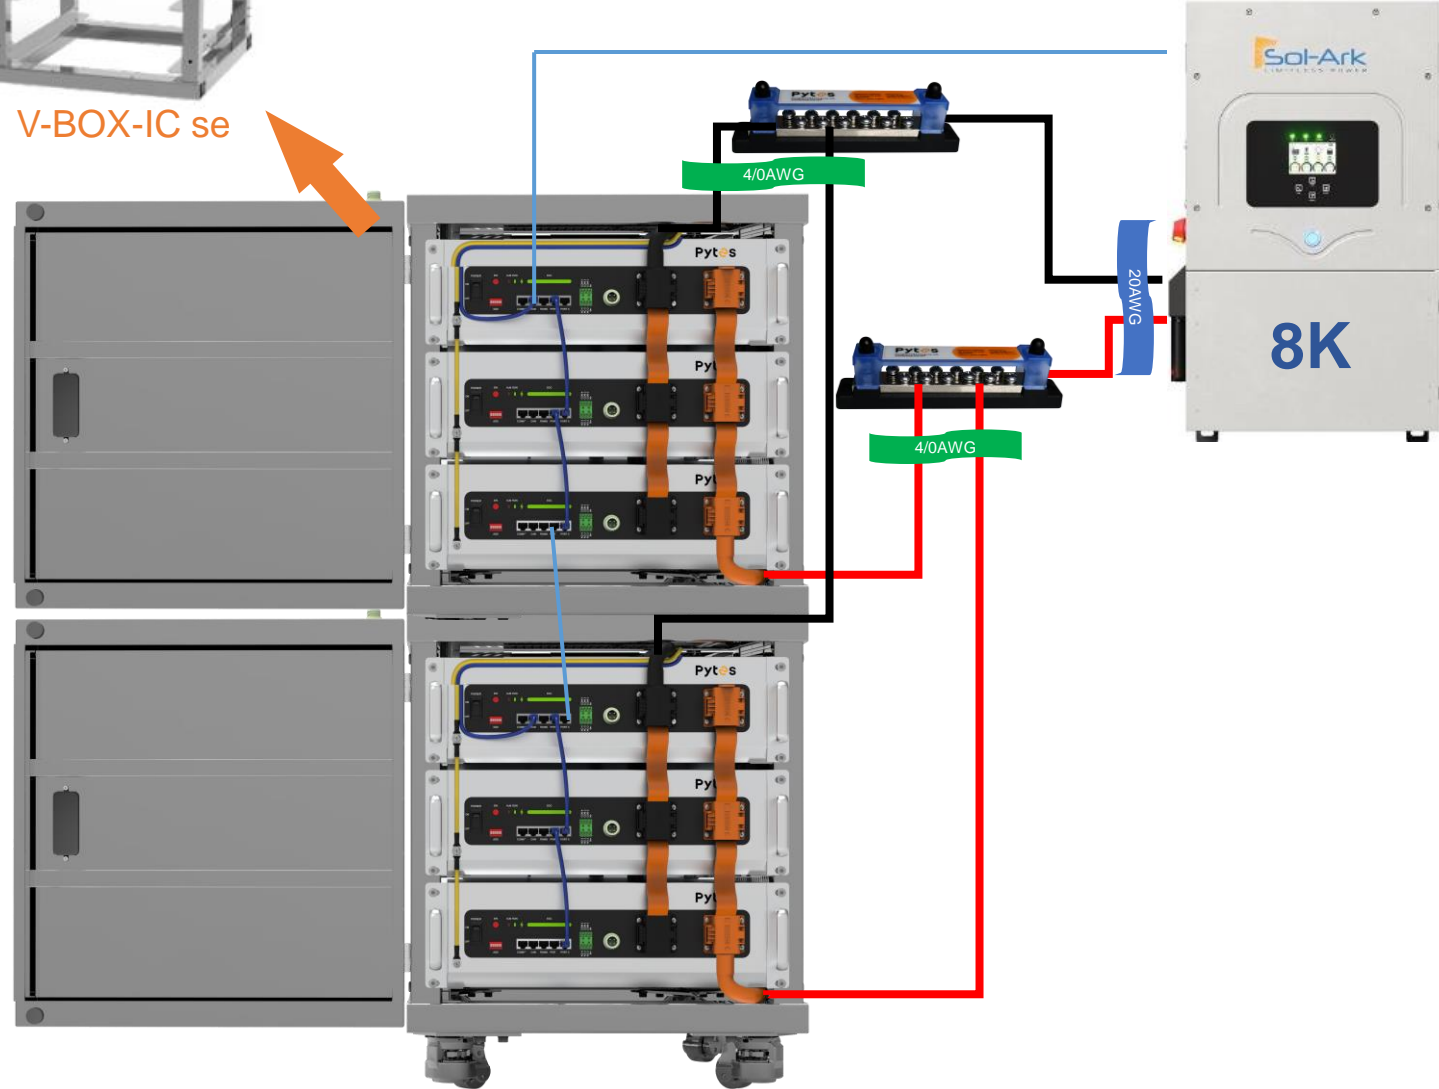

8kW + 30kWh

- ✓ Floor Mounted (movable)
- ✓ Indoor Rated

V-BOX-IC se

Series Number	Bill of Materials	Quantity
162002100028	Sol Ark 8K-2P-N	1 pc
110402100135	V5°	6 pcs
110409100168	+/- 4/0 AWG 2000mm 90° Power cable	2 pairs
161412100465 161412100466	+/- 2/0AWG 2000mm Power cable	1 pair
110409100026	300A Busbar	1 pair
110409100163 or 110409100165	V-BOX-IC or V-BOX-IC-se	2 pcs
161412100229	Standard Communication Cable	2 pc