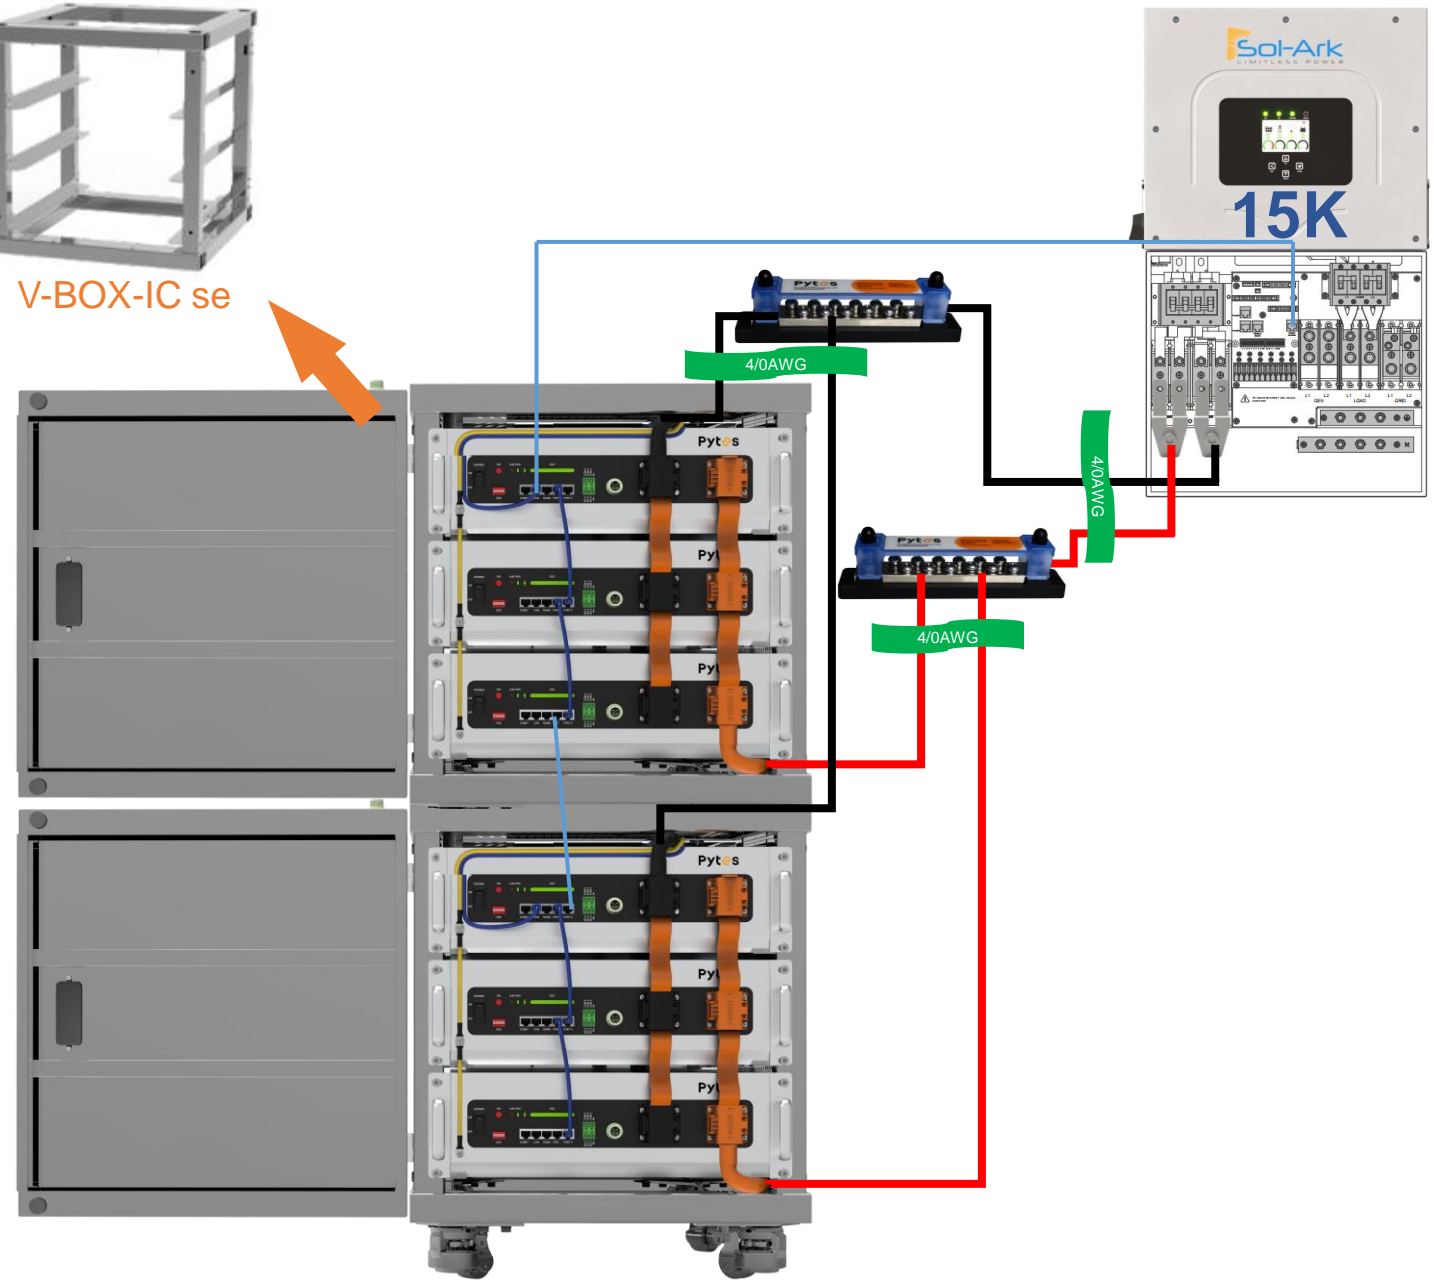

15kW + 30kWh

- ✓ Floor Mounted (movable)
- ✓ Indoor Rated

Series Number	Bill of Materials	Quantity
110408100021	Sol Ark 15K-2P-N	1 pc
110402100135	V5°	6 pcs
110409100168	+/- 4/0 AWG 2000mm 90° Power cable	2 pairs
110409100163 or 110409100165	V-BOX-IC or V-BOX-OC se	2 pcs
161412100229	Standard Communication Cable	2 pcs
110409100167	V busbar-Sol Ark 15K	1 pair
110409100026	300A Busbar	1 pair
161412100461 161412100462	+/- 4/0 AWG 2000mm Power cable	1 pair