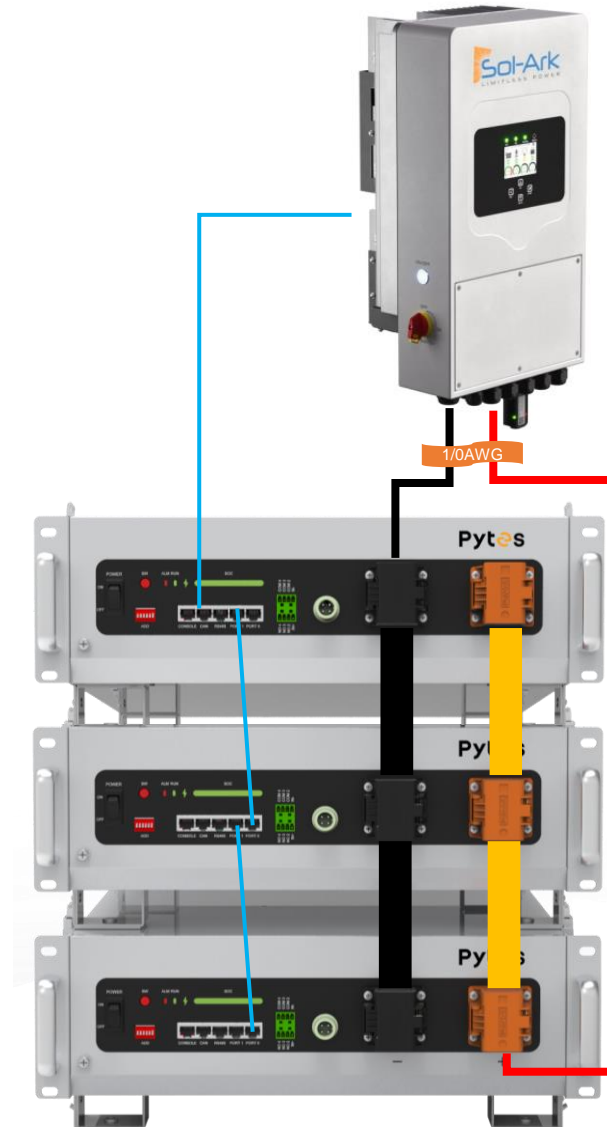

5kW + 15kWh

- ✓ UL 9540 Certified
- ✓ Floor Mounted
- ✓ Indoor Rated

Series Number	Bill of Materials	Quantity
162002100027 or 162002100035	Sol Ark 5K-1P-N or Sol Ark 5K-2P-N	1 pcs
110402100135	V5°	3 pcs
161412101024 161412101026	+/- 1/0AWG 2000mm Power cable	1 pair
150208100001	V5° Bracket	3 sets
161412100229	Standard Communication Cable	1 pcs