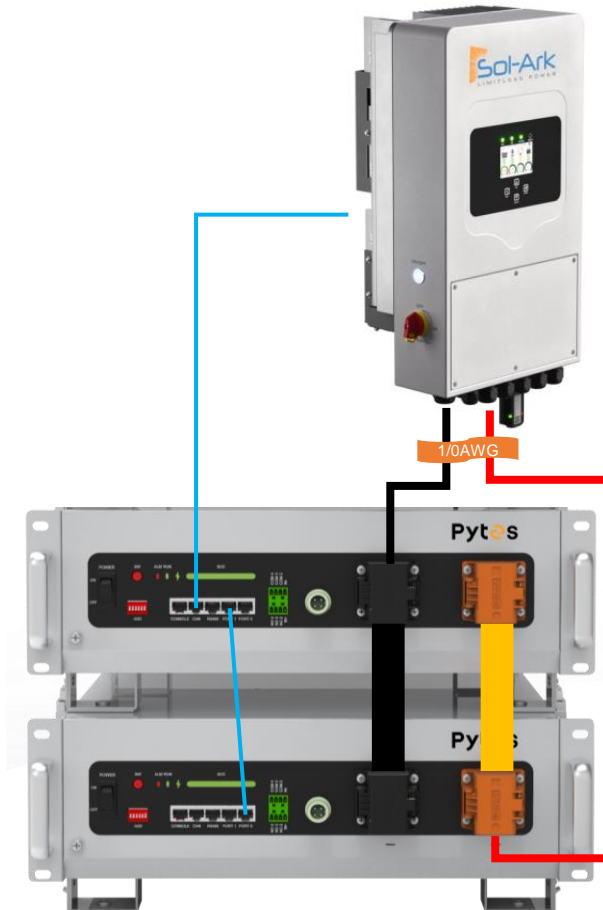

5kW + 10kWh

- ✓ UL 9540 Certified
- ✓ Floor Mounted
- ✓ Indoor Rated

Series Number	Bill of Materials	Quantity
162002100027 or 162002100035	Sol Ark 5K-1P-N or Sol Ark 5K-2P-N	1 pc
110402100135	V5°	2 pcs
161412101024 161412101026	+/- 1/0AWG 2000mm Power cable	1 pair
150208100001	V5° Bracket	2 set
161412100229	Standard Communication Cable	1 pc