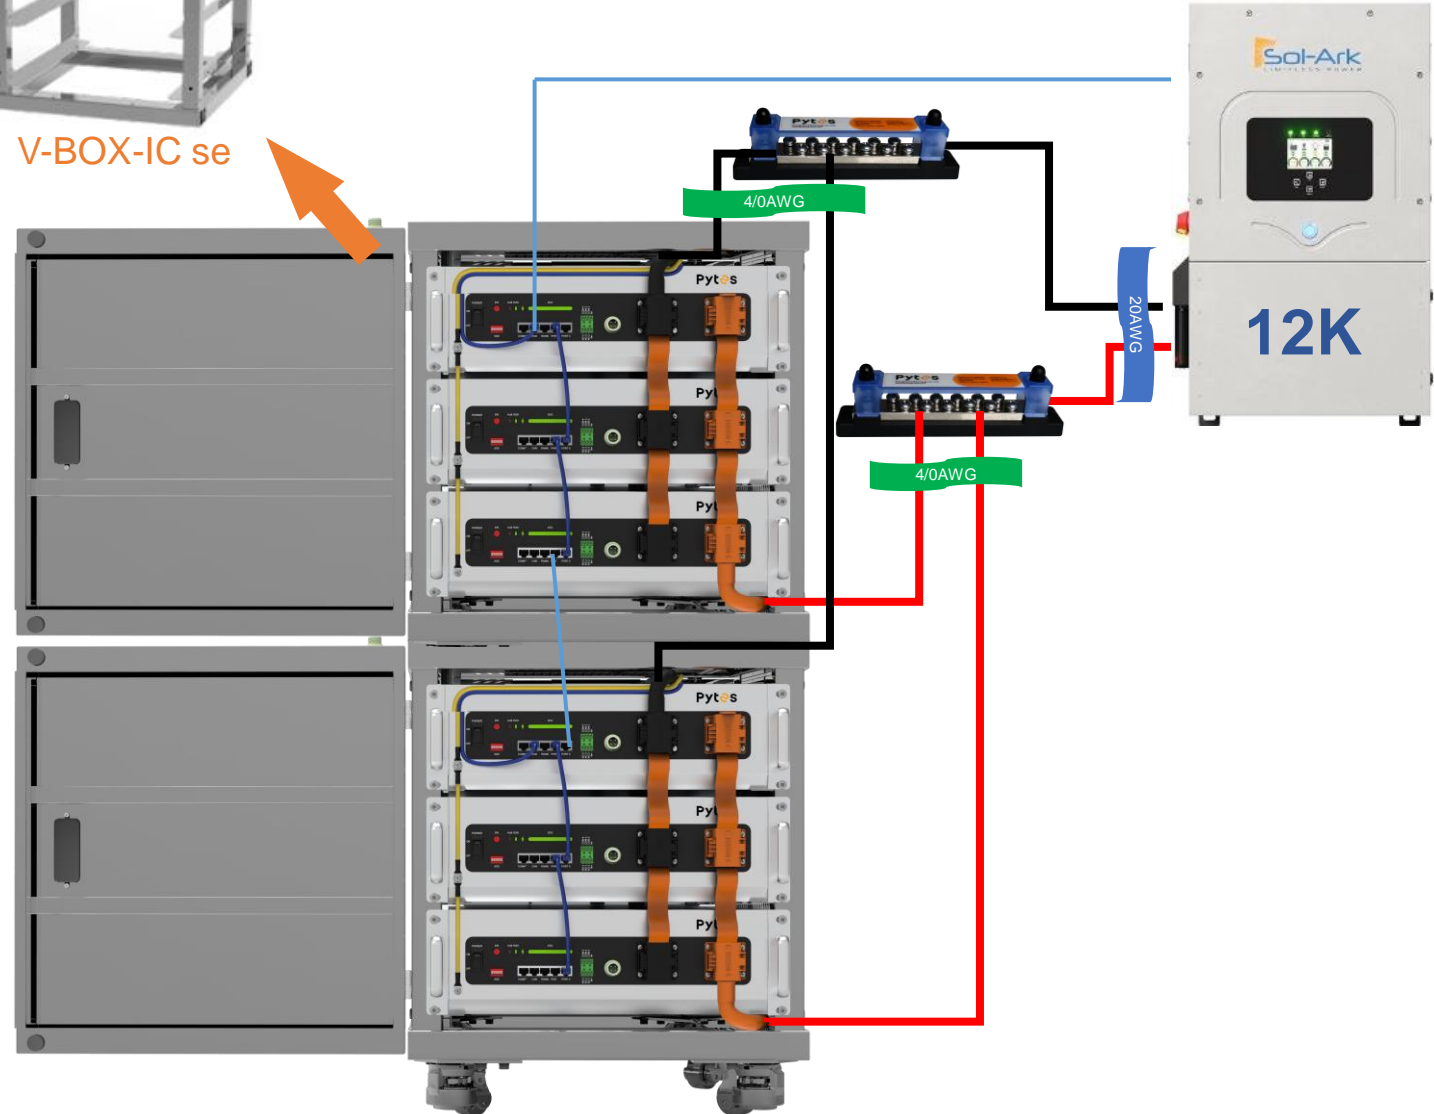

Series Number	Bill of Materials	Quantity
110408100020	Sol Ark 12K-2P-N	1 pc
110402100135	V5°	6 pcs
110409100168	+/- 4/0 AWG 2000mm 90°Power cable	2 pairs
161412100465 161412100466	+/- 2/0AWG 2000mm Power cable	1 pair
110409100026	300A Busbar	1 pair
110409100163 or 110409100165	V-BOX-IC or V-BOX-IC-se	2 pcs
161412100229	Standard Communication Cable	2 pc