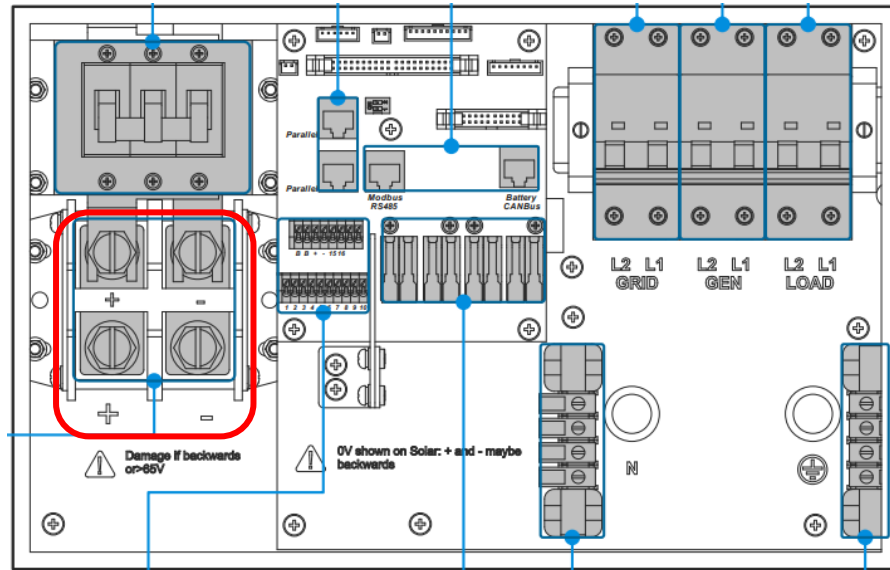

V5° recommended power cable

5K-12K