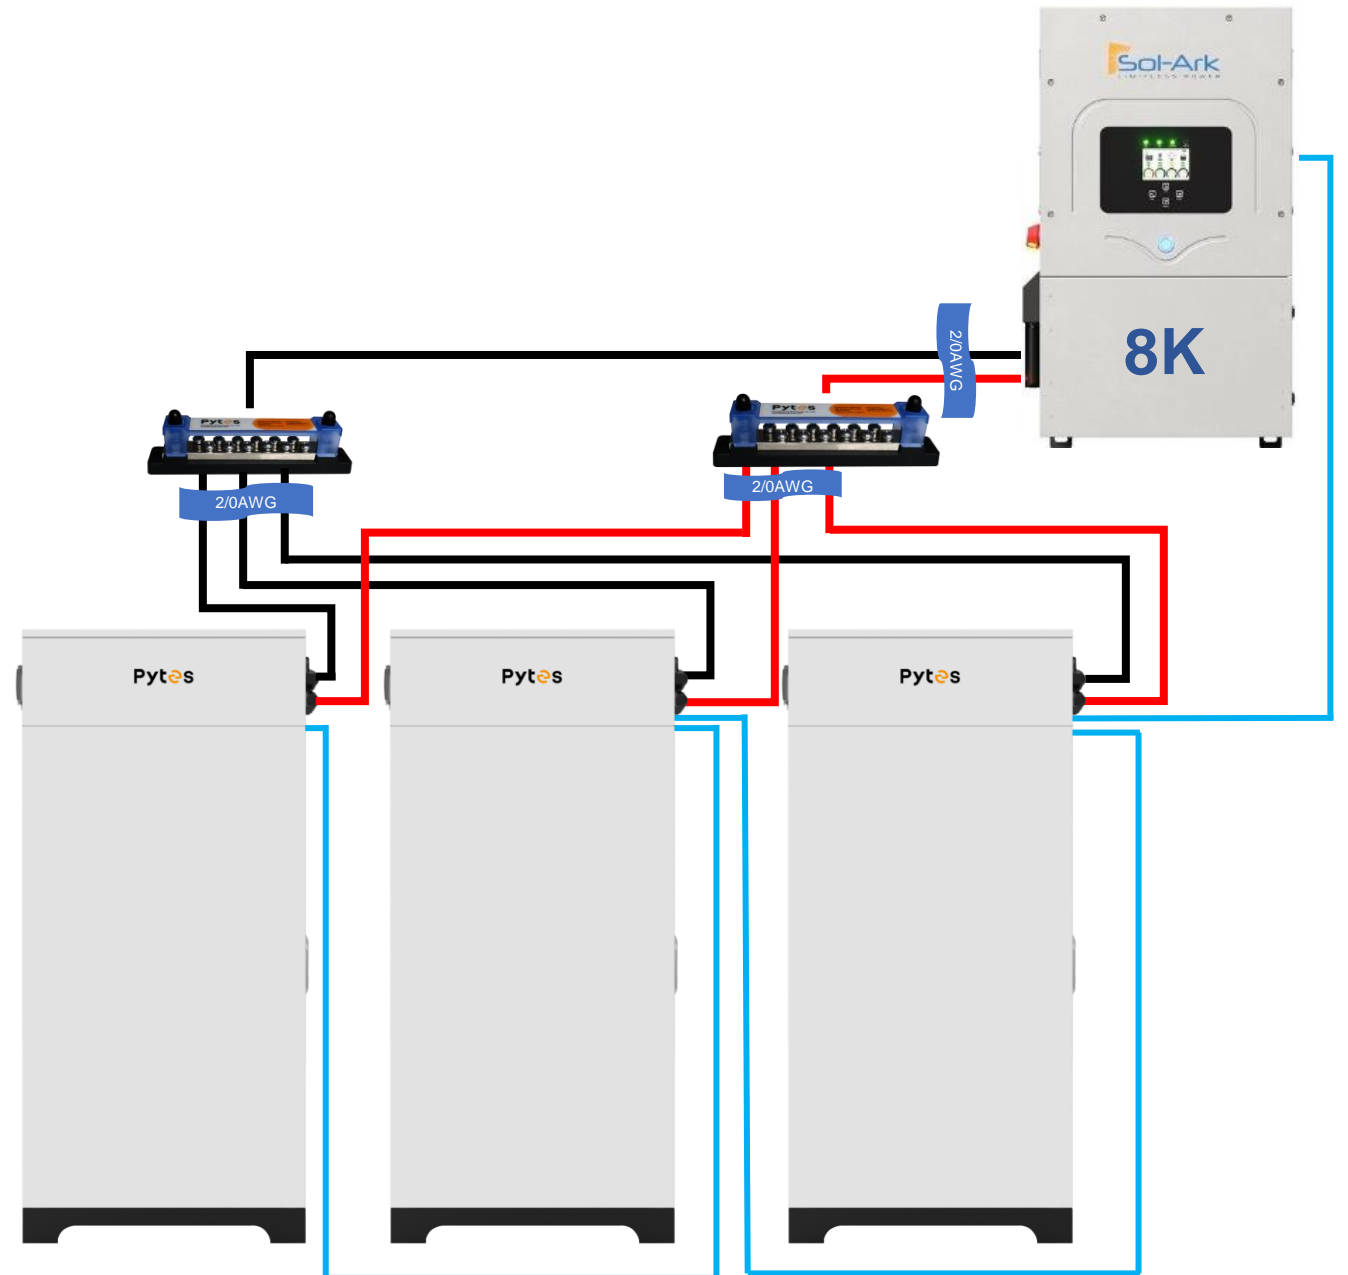

8kW + 60kWh

- ✓ UL 9540 Certified
- ✓ Floor Mounted
- ✓ Outdoor/Indoor Rated

Series Number	Bill of Materials	Quantity
162002100028	Sol Ark 8K-2P-N	1 pc
110402100135	V5°	12 pcs
161412100465 161412100466	+/- 2/0AWG 2000mm Power cable	4 pairs
110409100026	300A Busbar	1 pair
110409100154 110409100149	V-BOX-OC	3 sets
161412100229	Standard Communication Cable	3 pcs