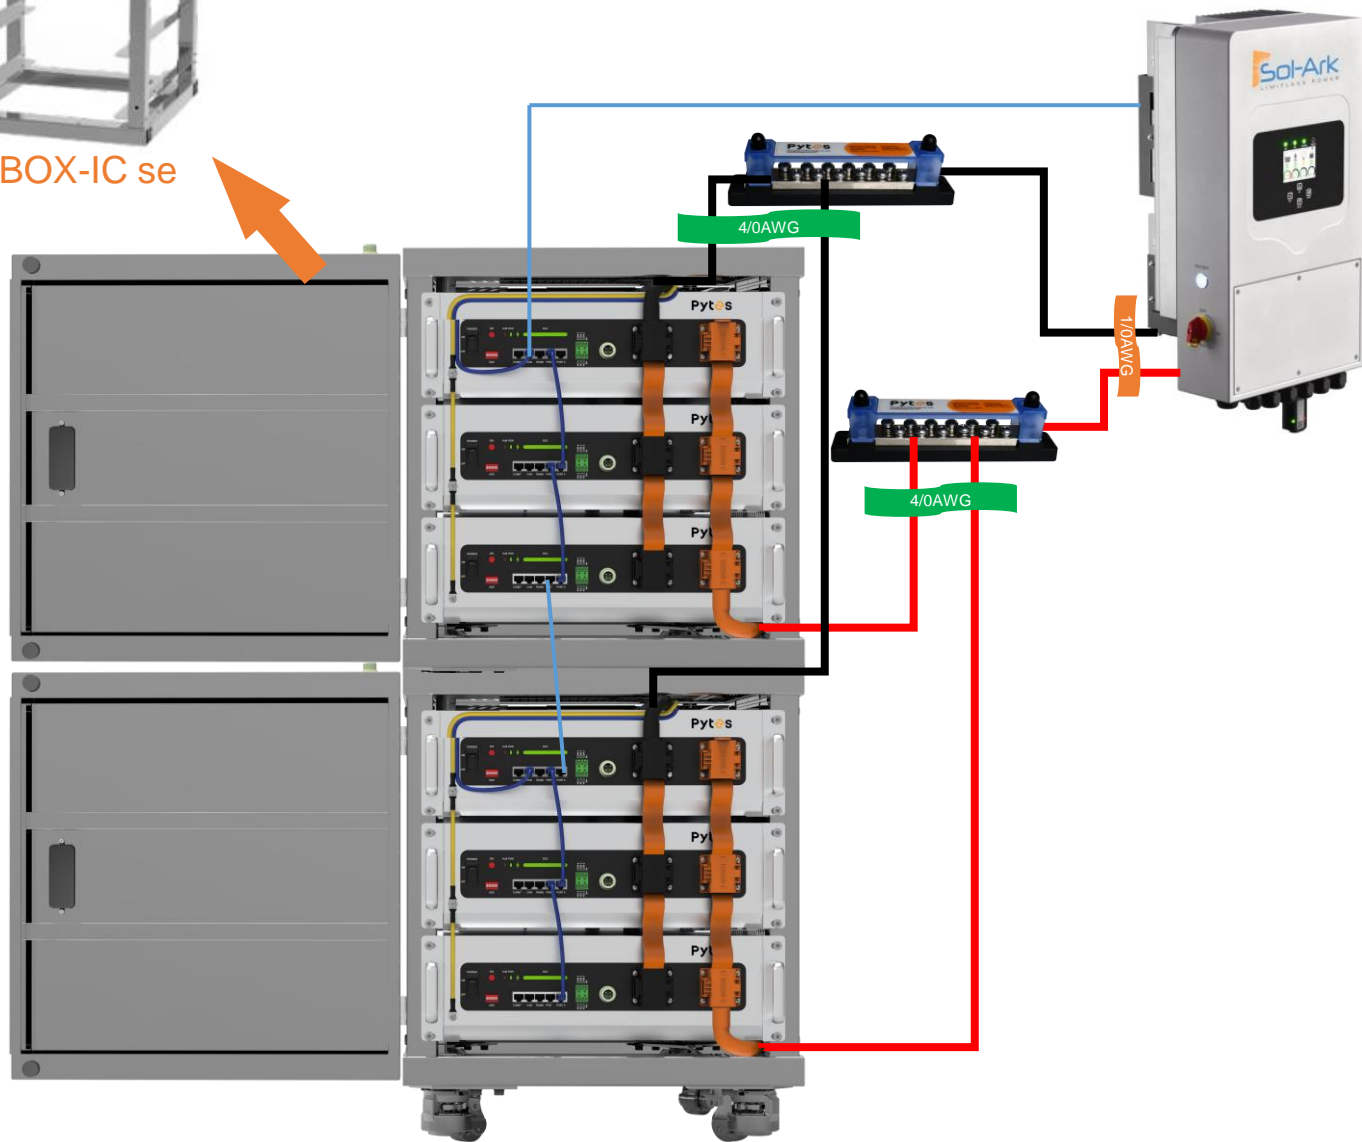

Series Number	Bill of Materials	Quantity
162002100027 or 162002100035	Sol Ark 5K-1P-N or Sol Ark 5K-2P-N	1 pc
110402100135	V5°	6 pcs
110409100168	+/- 4/0 AWG 2000mm 90°Power cable	2 pairs
161412101024 161412101026	+/- 1/0 AWG 2000mm Power cable	1 pair
110409100026	300A Busbar	1 pair
110409100163 or 110409100165	V-BOX-IC or V-BOX-IC-se	2 pcs
161412100229	Standard Communication Cable	1 pc