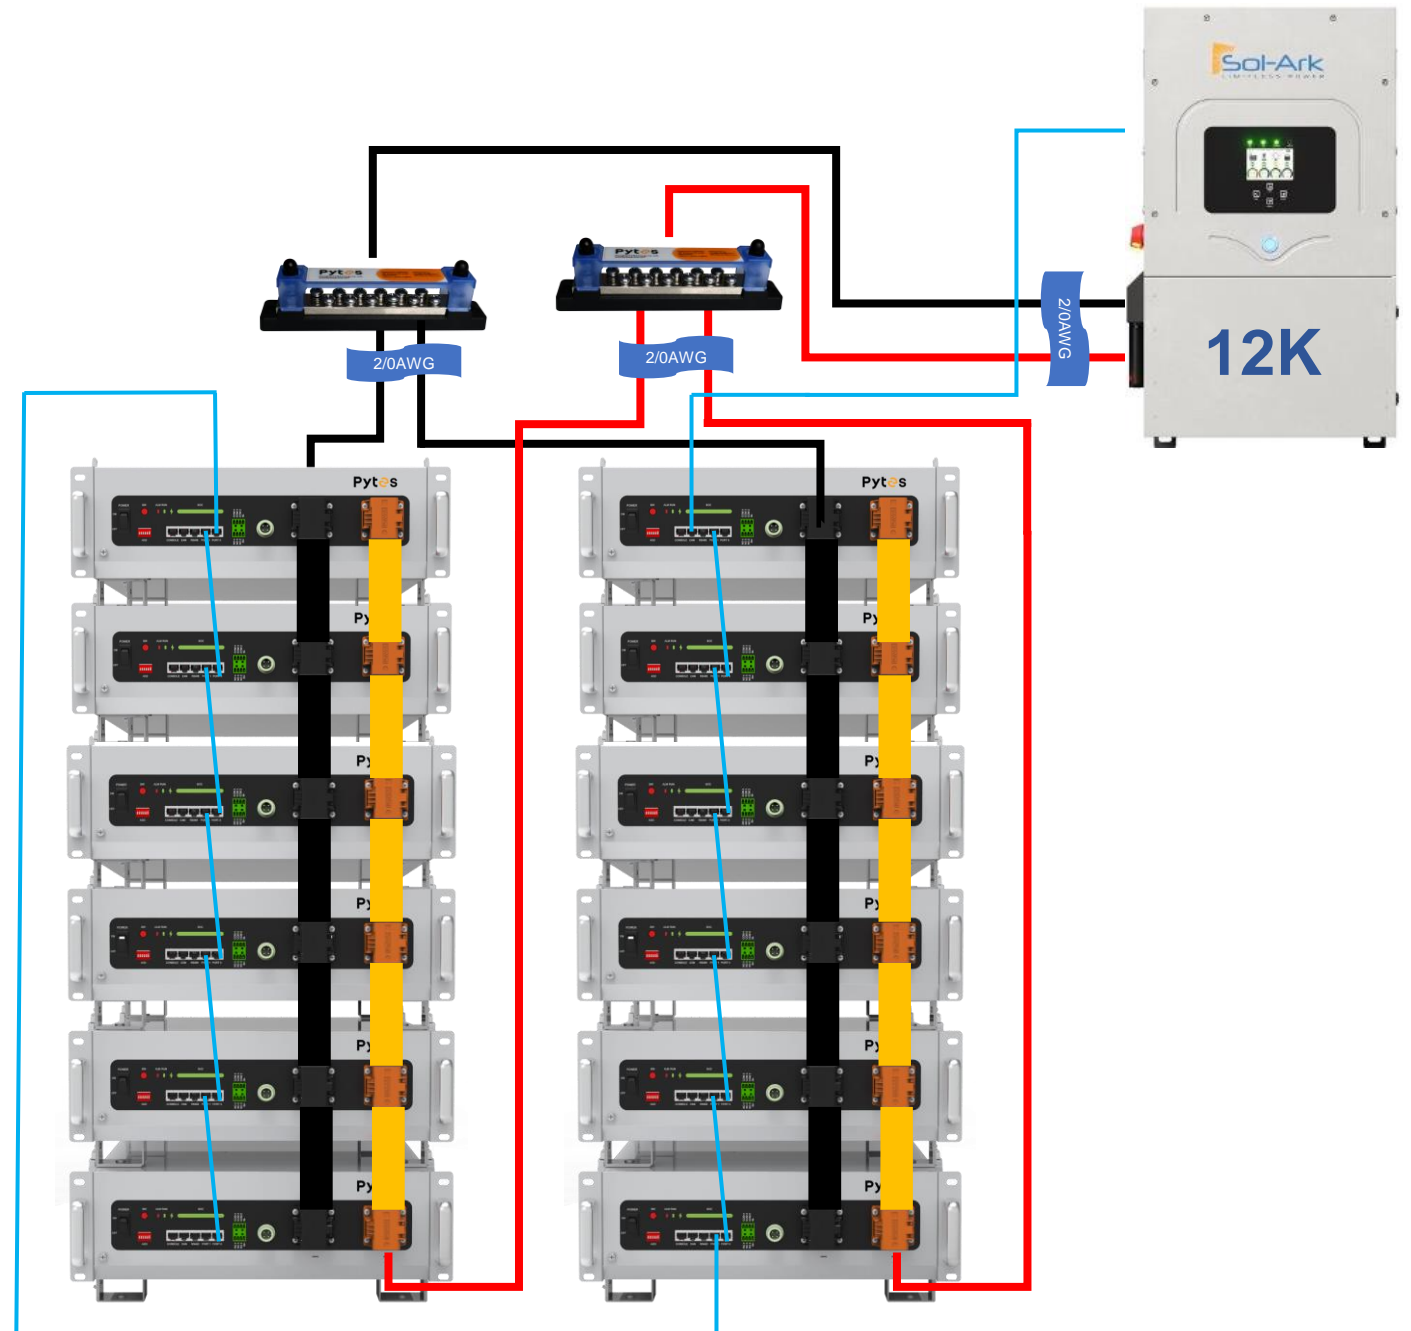

12kW + 60kWh

- ✓ Floor Mounted
- ✓ Indoor Rated

Series Number	Bill of Materials	Quantity
110408100020	Sol Ark 12K-2P-N	1 pc
110402100135	V5°	12 pcs
161412100465 161412100466	+/- 2/0AWG 2000mm Power cable	3 pairs
110409100026	300A Busbar	1 pair
150208100001	V5° Bracket	12 sets
161412100229	Standard Communication Cable	2 pcs