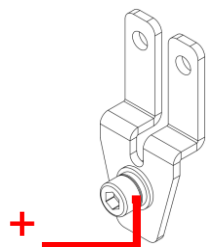

15kW + 30kWh

- ✓ Floor Mounted
- ✓ Indoor Rated

Series Number	Bill of Materials	Quantity
110408100021	Sol Ark 15K-2P-N	1 pc
110402100135	V5°	6 pcs
150208100001	V5° Bracket	6 sets
161412100229	Standard Communication Cable	1 pc
110409100167	V busbar-Sol Ark 15K	1 pair
161412100461 161412100462	+/- 4/0 AWG 2000mm Power cable	1 pair

V-Busbar