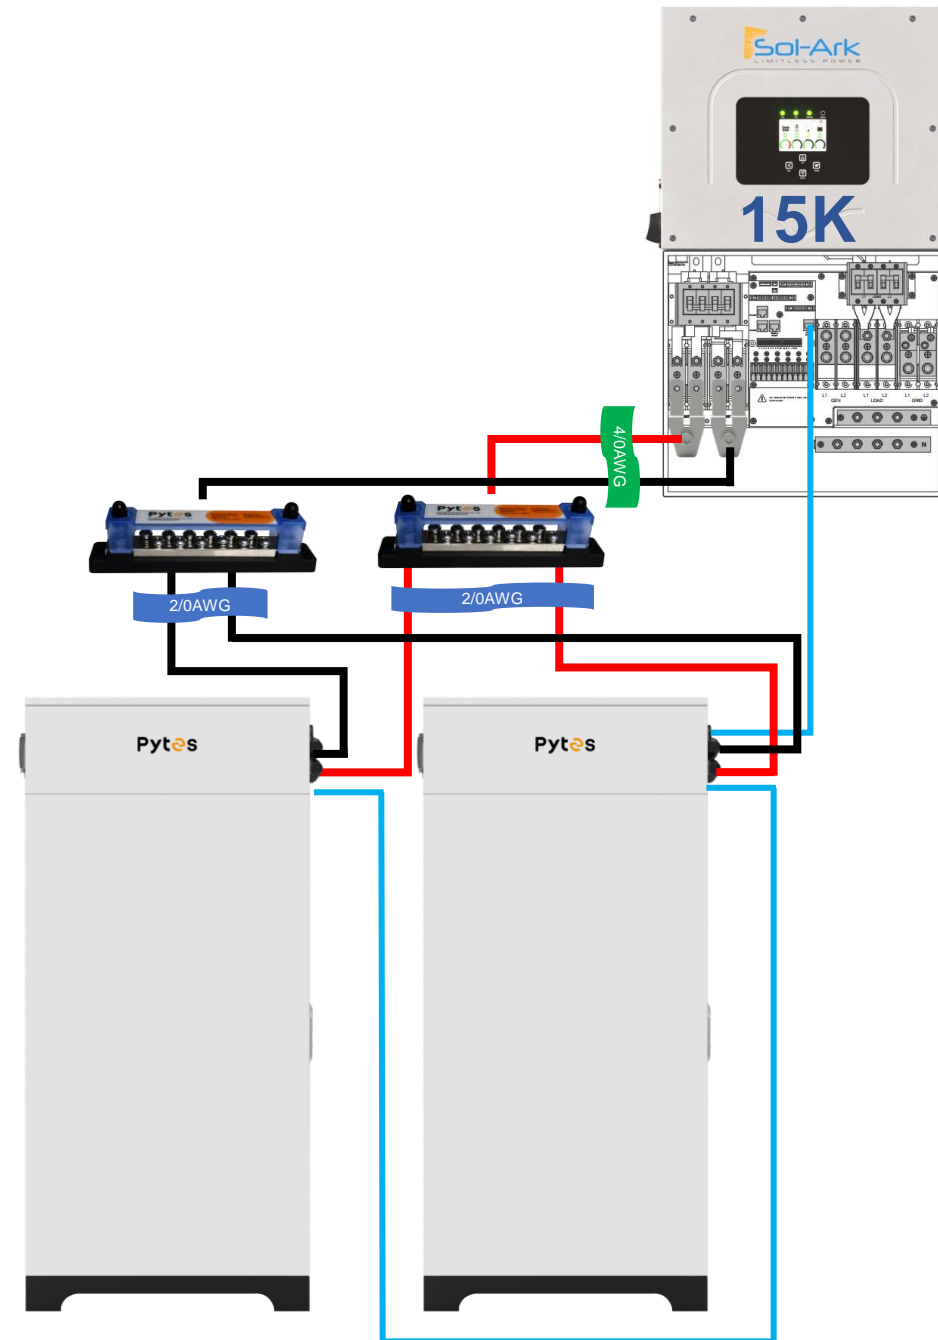

V-BOX-IC se

15kW + 40kWh

- ✓ UL 9540 Certified
- ✓ Floor Mounted
- ✓ Outdoor/Indoor Rated

Series Number	Bill of Materials	Quantity
110408100021	Sol Ark 15K-2P-N	1 pc
110402100135	V5°	8 pcs
161412100465 161412100466	+/- 2/0AWG 2000mm Power cable	2 pairs
161412100461 161412100462	+/- 4/0 AWG 2000mm Power cable	1 pair
110409100154 110409100149	V-BOX-OC	2 sets
110409100167	V busbar-Sol Ark 15K	1 pair
110409100026	300A Busbar	1 pair
161412100229	Standard Communication Cable	2 pcs