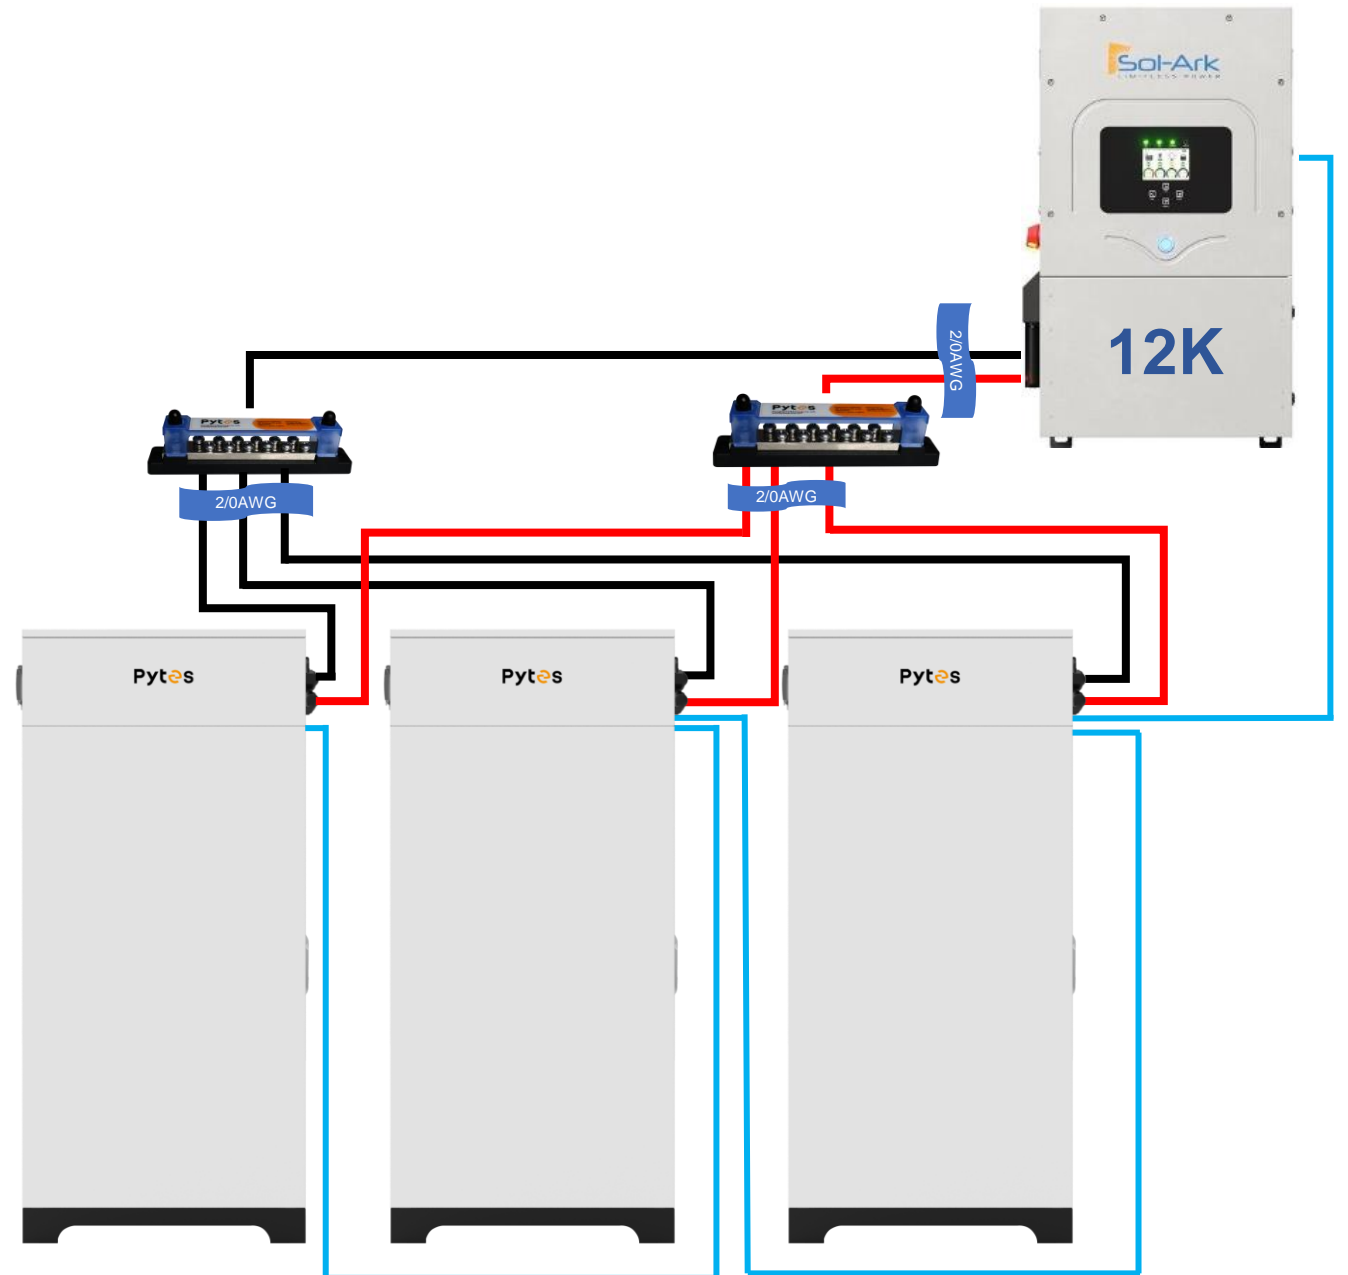

8kW + 60kWh

- ✓ UL 9540 Certified
- ✓ Floor Mounted
- ✓ Outdoor/Indoor Rated

Series Number	Bill of Materials	Quantity
110408100020	Sol Ark 12K-2P-N	1 pc
110402100135	V5°	12 pcs
161412100465 161412100466	+/- 2/0AWG 2000mm Power cable	4 pairs
110409100026	300A Busbar	1 pair
110409100154 110409100149	V-BOX-OC	3 sets
161412100229	Standard Communication Cable	3 pcs