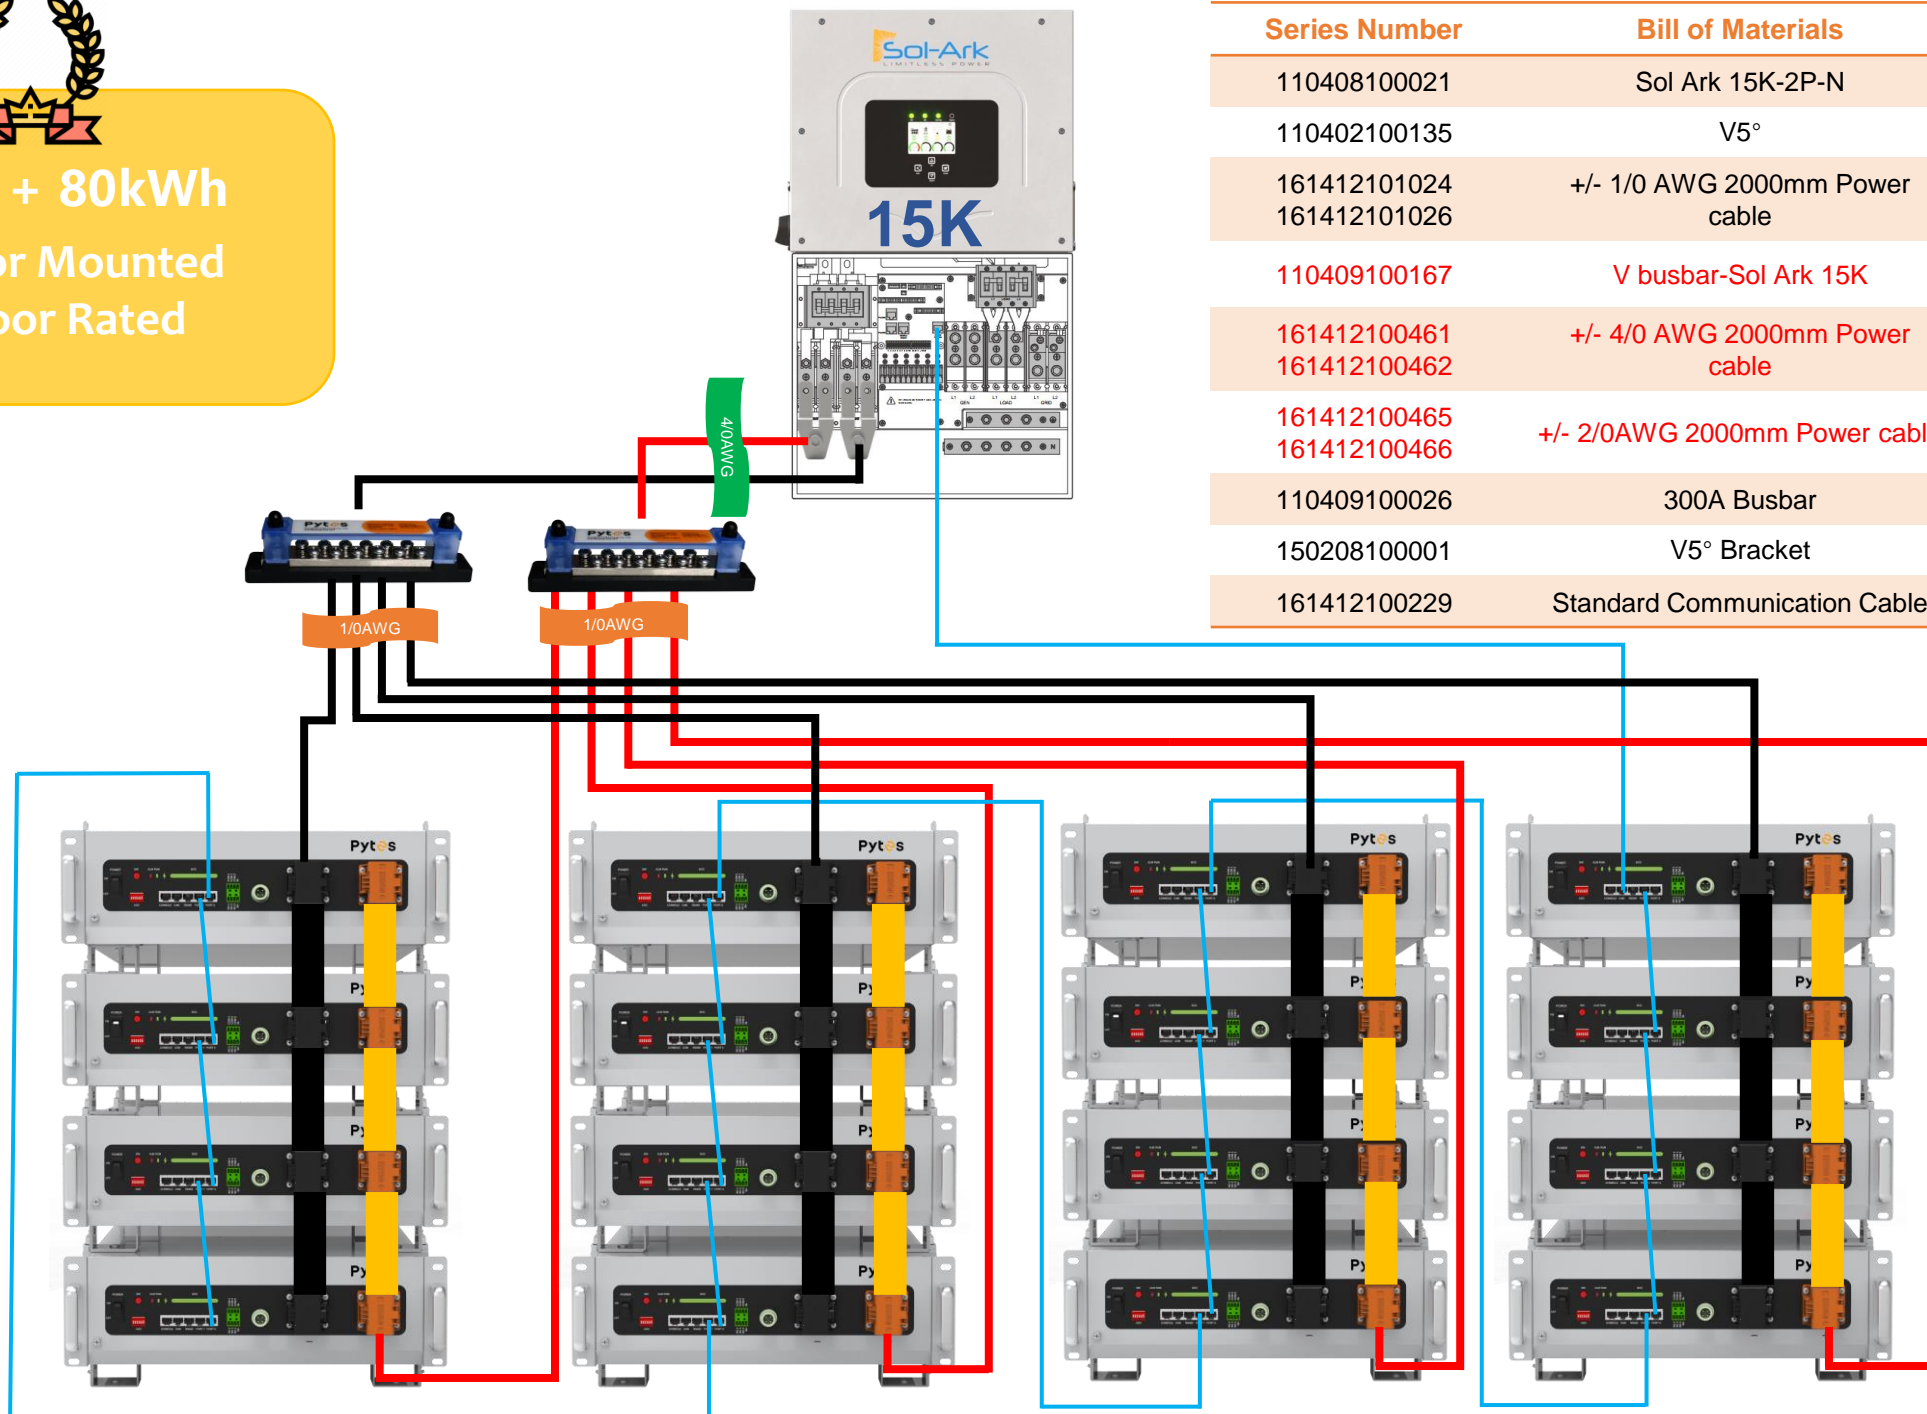

15kW + 80kWh

- ✓ Floor Mounted
- ✓ Indoor Rated

Series Number	Bill of Materials	Quantity
110408100021	Sol Ark 15K-2P-N	1 pc
110402100135	V5°	16 pcs
161412101024 161412101026	+/- 1/0 AWG 2000mm Power cable	4 pairs
110409100167	V busbar-Sol Ark 15K	1 pair
161412100461 161412100462	+/- 4/0 AWG 2000mm Power cable	1 pair
161412100465 161412100466	+/- 2/0AWG 2000mm Power cable	2 pairs
110409100026	300A Busbar	1 pair
150208100001	V5° Bracket	16 sets
161412100229	Standard Communication Cable	4 pcs